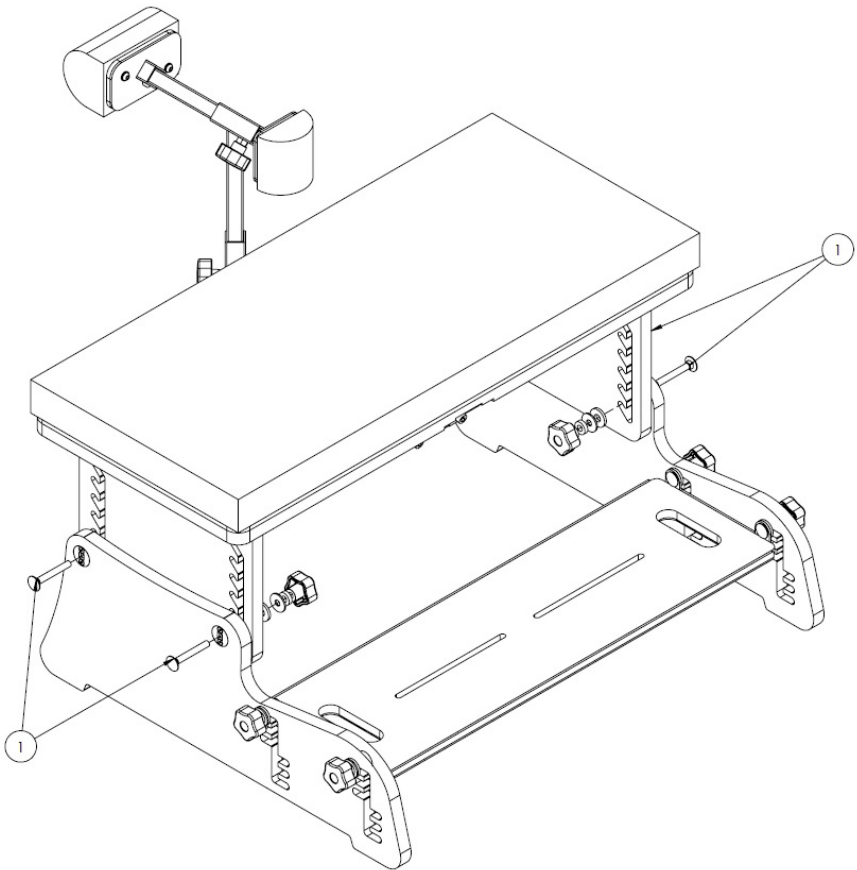

Leckey Therapy Bench

Spare Parts Catalogue

Supporting
Children

Leckey Therapy Bench Spare Parts - Back Support Assembly

Pos.	Leckey Sales Code	Description	Min. Order Qty
1	188-665	Full Back Support Assembly	1
2	188-765	Back Support Knobs & Bung Kit	1

Leckey Therapy Bench Spare Parts - **Seat Adjustment Kit**

Pos.	Leckey Sales Code	Description	Min. Order Qty
1	188-700	Seat Adjustment Kit	1

Leckey Therapy Bench Spare Parts - Footplate Adjustment Kit

Pos.	Leckey Sales Code	Description	Min. Order Qty
1	188-701	Footplate Adjustment Kit	1

Leckey Therapy Bench Spare Parts - **Front Buckle Kit**

Pos.	Leckey Sales Code	Description	Min. Order Qty
1	188-766	Front Buckle Kit	1

Leckey Therapy Bench Spare Parts - Rear Cam-lock Kit

Pos.	Leckey Sales Code	Description	Min. Order Qty
1	188-702	Rear Cam-lock Kit	1

Leckey Therapy Bench Spare Parts - **Activity Cradles**

Pos.	Leckey Sales Code	Description	Min. Order Qty
1	188-1811	Leckey Therapy Bench Activity Cradle (Size 1)	1
1	188-1812	Leckey Therapy Bench Activity Cradle (Size 2)	1
1	188-1813	Leckey Therapy Bench Activity Cradle (Size 3)	1
1	188-1814	Leckey Therapy Bench Activity Cradle (Size 4)	1
1	188-1815	Leckey Therapy Bench Activity Cradle (Size 5)	1