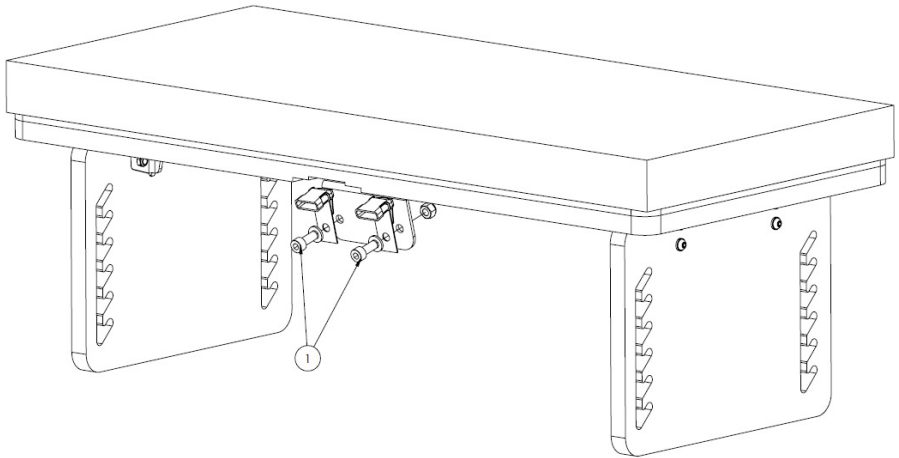

Leckey Therapy Bench

Spare Parts Catalogue

Supporting
Children

Leckey Therapy Bench Spare Parts - Back Support Assembly

Pos.	Leckey Sales Code	Description	Min. Order Qty
1	188-665	Full Back Support Assembly	1
2	188-765	Back Support Knobs & Bung Kit	1

Leckey Therapy Bench Spare Parts - **Seat Adjustment Kit**

Pos.	Leckey Sales Code	Description	Min. Order Qty
1	188-700	Seat Adjustment Kit	1

Leckey Therapy Bench Spare Parts - Footplate Adjustment Kit

Pos.	Leckey Sales Code	Description	Min. Order Qty
1	188-701	Footplate Adjustment Kit	1

Leckey Therapy Bench Spare Parts - **Front Buckle Kit**

Pos.	Leckey Sales Code	Description	Min. Order Qty
1	188-766	Front Buckle Kit	1

Leckey Therapy Bench Spare Parts - Rear Cam-lock Kit

Pos.	Leckey Sales Code	Description	Min. Order Qty
1	188-702	Rear Cam-lock Kit	1

Leckey Therapy Bench Spare Parts - **Activity Cradles**

Pos.	Leckey Sales Code	Description	Min. Order Qty
1	188-1811	Leckey Therapy Bench Activity Cradle (Size 1)	1
1	188-1812	Leckey Therapy Bench Activity Cradle (Size 2)	1
1	188-1813	Leckey Therapy Bench Activity Cradle (Size 3)	1
1	188-1814	Leckey Therapy Bench Activity Cradle (Size 4)	1
1	188-1815	Leckey Therapy Bench Activity Cradle (Size 5)	1