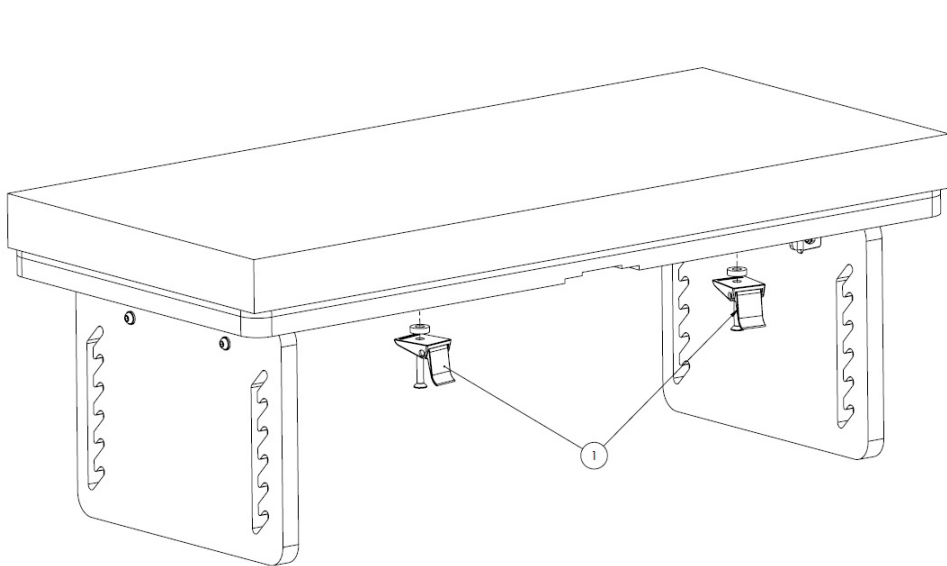

Leckey Therapy Bench

Spare Parts Catalogue

Supporting
Children

Leckey Therapy Bench Spare Parts - Back Support Assembly

Pos.	Leckey Sales Code	Description	Min. Order Qty
1	188-665	Full Back Support Assembly	1
2	188-765	Back Support Knobs & Bung Kit	1

Leckey Therapy Bench Spare Parts - **Seat Adjustment Kit**

Pos.	Leckey Sales Code	Description	Min. Order Qty
1	188-700	Seat Adjustment Kit	1

Leckey Therapy Bench Spare Parts - Footplate Adjustment Kit

Pos.	Leckey Sales Code	Description	Min. Order Qty
1	188-701	Footplate Adjustment Kit	1

Leckey Therapy Bench Spare Parts - **Front Buckle Kit**

Pos.	Leckey Sales Code	Description	Min. Order Qty
1	188-766	Front Buckle Kit	1

Leckey Therapy Bench Spare Parts - Rear Cam-lock Kit

Pos.	Leckey Sales Code	Description	Min. Order Qty
1	188-702	Rear Cam-lock Kit	1

Leckey Therapy Bench Spare Parts - **Activity Cradles**

Pos.	Leckey Sales Code	Description	Min. Order Qty
1	188-1811	Leckey Therapy Bench Activity Cradle (Size 1)	1
1	188-1812	Leckey Therapy Bench Activity Cradle (Size 2)	1
1	188-1813	Leckey Therapy Bench Activity Cradle (Size 3)	1
1	188-1814	Leckey Therapy Bench Activity Cradle (Size 4)	1
1	188-1815	Leckey Therapy Bench Activity Cradle (Size 5)	1