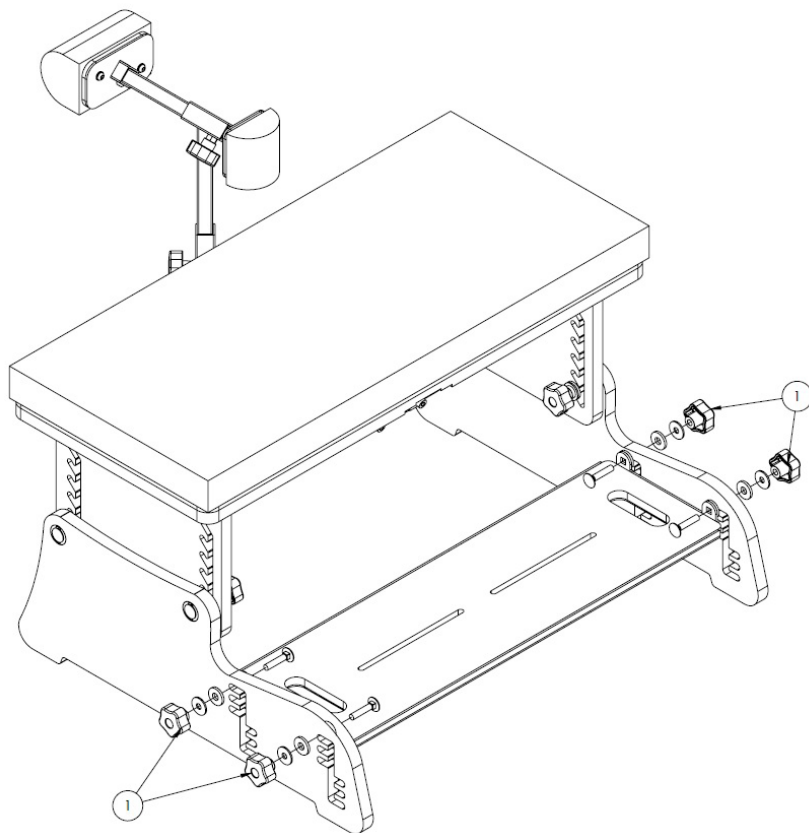

Leckey Therapy Bench

Spare Parts Catalogue

Supporting
Children

Leckey Therapy Bench Spare Parts - Back Support Assembly

Pos.	Leckey Sales Code	Description	Min. Order Qty
1	188-665	Full Back Support Assembly	1
2	188-765	Back Support Knobs & Bung Kit	1

Leckey Therapy Bench Spare Parts - **Seat Adjustment Kit**

Pos.	Leckey Sales Code	Description	Min. Order Qty
1	188-700	Seat Adjustment Kit	1

Leckey Therapy Bench Spare Parts - Footplate Adjustment Kit

Pos.	Leckey Sales Code	Description	Min. Order Qty
1	188-701	Footplate Adjustment Kit	1

Leckey Therapy Bench Spare Parts - **Front Buckle Kit**

Pos.	Leckey Sales Code	Description	Min. Order Qty
1	188-766	Front Buckle Kit	1

Leckey Therapy Bench Spare Parts - Rear Cam-lock Kit

Pos.	Leckey Sales Code	Description	Min. Order Qty
1	188-702	Rear Cam-lock Kit	1

Leckey Therapy Bench Spare Parts - **Activity Cradles**

Pos.	Leckey Sales Code	Description	Min. Order Qty
1	188-1811	Leckey Therapy Bench Activity Cradle (Size 1)	1
1	188-1812	Leckey Therapy Bench Activity Cradle (Size 2)	1
1	188-1813	Leckey Therapy Bench Activity Cradle (Size 3)	1
1	188-1814	Leckey Therapy Bench Activity Cradle (Size 4)	1
1	188-1815	Leckey Therapy Bench Activity Cradle (Size 5)	1