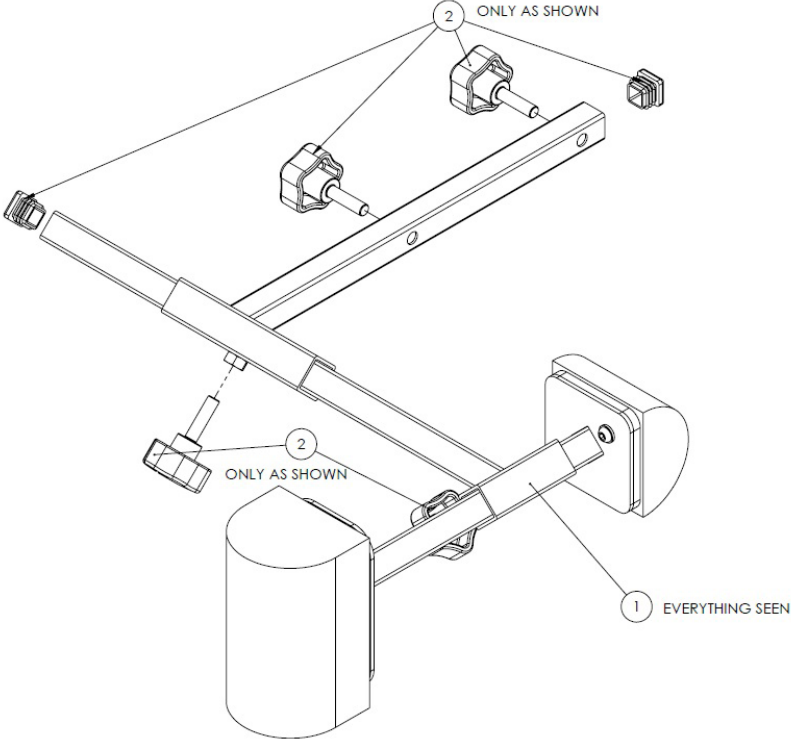

Leckey Therapy Bench

Spare Parts Catalogue

Supporting
Children

Leckey Therapy Bench Spare Parts - Back Support Assembly

Pos.	Leckey Sales Code	Description	Min. Order Qty
1	188-665	Full Back Support Assembly	1
2	188-765	Back Support Knobs & Bung Kit	1

Leckey Therapy Bench Spare Parts - **Seat Adjustment Kit**

Pos.	Leckey Sales Code	Description	Min. Order Qty
1	188-700	Seat Adjustment Kit	1

Leckey Therapy Bench Spare Parts - Footplate Adjustment Kit

Pos.	Leckey Sales Code	Description	Min. Order Qty
1	188-701	Footplate Adjustment Kit	1

Leckey Therapy Bench Spare Parts - **Front Buckle Kit**

Pos.	Leckey Sales Code	Description	Min. Order Qty
1	188-766	Front Buckle Kit	1

Leckey Therapy Bench Spare Parts - Rear Cam-lock Kit

Pos.	Leckey Sales Code	Description	Min. Order Qty
1	188-702	Rear Cam-lock Kit	1

Leckey Therapy Bench Spare Parts - **Activity Cradles**

Pos.	Leckey Sales Code	Description	Min. Order Qty
1	188-1811	Leckey Therapy Bench Activity Cradle (Size 1)	1
1	188-1812	Leckey Therapy Bench Activity Cradle (Size 2)	1
1	188-1813	Leckey Therapy Bench Activity Cradle (Size 3)	1
1	188-1814	Leckey Therapy Bench Activity Cradle (Size 4)	1
1	188-1815	Leckey Therapy Bench Activity Cradle (Size 5)	1