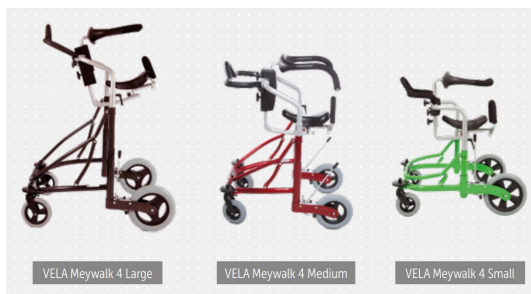

Meywalk® MK4

The Meywalk 4 comes standard with:

Dynamic Saddle Seat, Parking & drag brakes, swivel locks, choice of springs and a choice of Trunk support - Universal

Meywalk has a 2 Year Warranty

TGA-ARTG#108757 - Walking aid, two arms, frame, wheeled, Class 1.

DIN EN 12182:1999 - Technical aids for disabled persons.

Description	Item No.	
Select Meywalk Size		
Meywalk 4® Small Green - seat height 50-67cm	013000	
Meywalk 4® Medium Red - seat height 60-84cm	011200	
Meywalk 4® Large Black - seat height 80-104cm	011250	

Select Spring size		
Meywalk 4® Orange Springs - from 10 - 15 Kg - for Micro, Mini	104296	
Meywalk 4® Purple Springs - from 15 - 20 Kg - for Micro, Mini	104297	
Meywalk 4® White Springs - from 20 - 50 Kg - for Micro, Mini, Small	104298	
Meywalk 4® Yellow Springs - from 45-65 Kg - for Mini, Small	104299	
Meywalk 4® Blue Springs - from 65-80 Kg - for Mini, Small	104300	
Meywalk 4® Yellow Springs - from 45 - 65 Kg - for Medium & Large	104292	
Meywalk 4® Blue Springs - 65 - 80 Kg - for Medium & Large	104293	
Meywalk 4® Red Springs - from 80 - 100 Kg - for Medium & Large	104294	
Meywalk 4® Silver Springs - 100 - 130 Kg - for Medium & Large	104295	