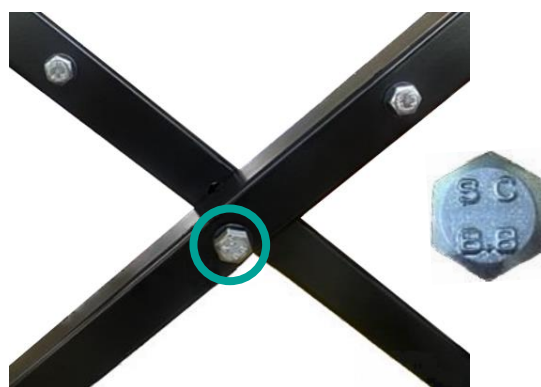

## Change of the crossbar screw on Agile

Previous Version

Updated Version

- ✓ To improve the strength of the crossbar screw, Karma has changed the screw grades and colour from metric class 4.8 black to class 8.8 silver-white. The new screw has also added a head marking "S C 8.8" as the photo shows.
- ✓ The updated version was implemented by the batch of serial no. HM22-039490.
- ✓ The updated version was implemented on Agile.
- ✓ The updated version is backward compatible with the existing one.

### Order Information

Article number	110800000550	Hex Head Screw-SI Half-thread M8*P1.25*63L
	420300000140	AGL LeftCrossbar Comp 20*18" Flat Black
	420300000141	AGL LeftCrossbar Comp 18*18" Flat Black
	420300000144	AGL LeftCrossbar Comp 18*16" Flat Black
	420300000145	AGL LeftCrossbar Comp 16*18" Flat Black
	420300000148	AGL LeftCrossbar Comp 16*16" Flat Black
	420300000143	AGL RightCrossbar Comp 20*18" Flat Black
	420300000142	AGL RightCrossbar Comp 18*18" Flat Black
	420300000146	AGL RightCrossbar Comp 18*16" Flat Black
	420300000147	AGL RightCrossbar Comp 16*18" Flat Black
	420300000149	AGL RightCrossbar Comp 16*16" Flat Black