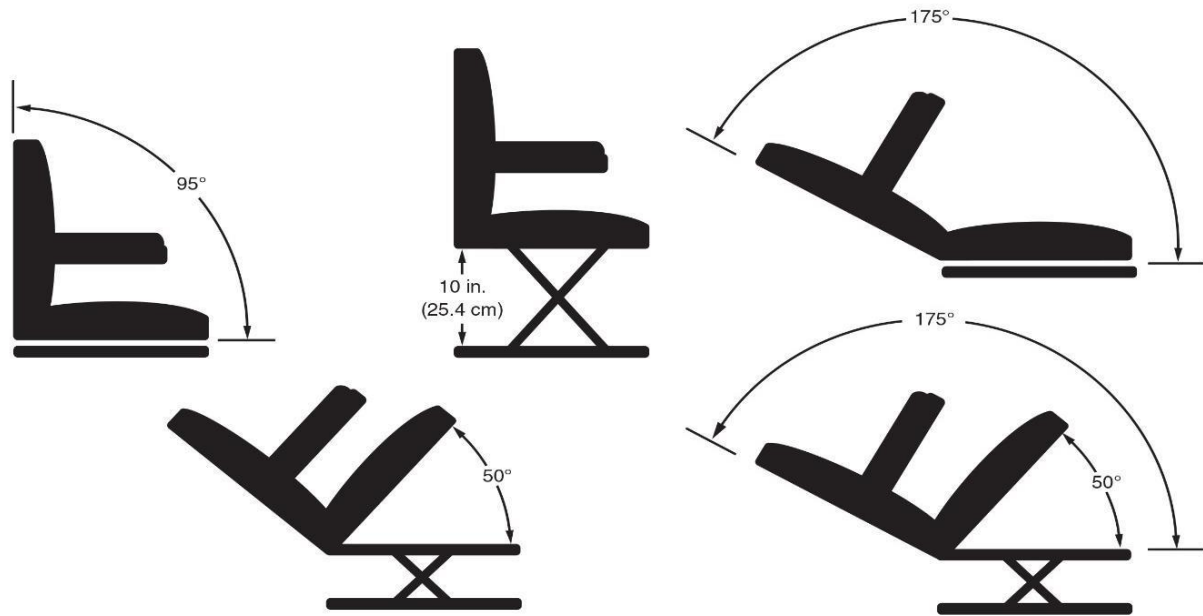

Quantum TRU-Balance[®] 3 Power Positioning System Range of Motion

There is a power inhibit on your TRU-Balance[®] 3 Power Positioning System which will not allow you to drive your power chair while in the tilt position. A full inhibit will activate at 20°-50°. See below.

Inhibit Matrix

	Recline Lockout	Tilt Lockout	Elevate Lockout	1/4 Speed	Full Drive Lockout	iLevel [®]
Elevated				X		X
Tilted more than 20°			X		X	
Reclined more than 20°			X		X	
Tilt/reclined more than 125°	X	X	X		X	