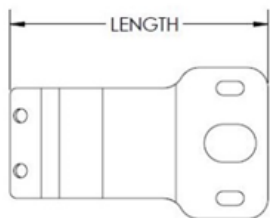

Java® Back Swing Away Lateral Assembly, Right

Part No.	Description	Length
025-227	Java Lateral Bracket, Swing Away, 10" Decaf	4.67"
025-228	Java Lateral Bracket, Swing Away, 12"-14" Decaf	5.63"
025-229	Java Lateral Bracket, Swing Away, 15"-20"	6.95"