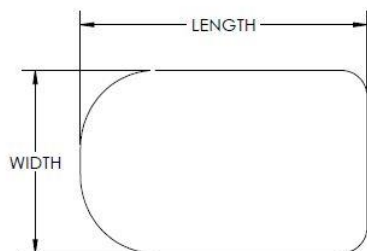

Part No.	Description	Width	Length
065-213	Lateral Pad, Curved, 3" x 5"	3.5"	5.6"
065-214	Lateral Pad, Curved, 4" x 6"	4.5"	6.6"
065-215	Lateral Pad, Curved, 5" x 6"	5.5"	6.6"