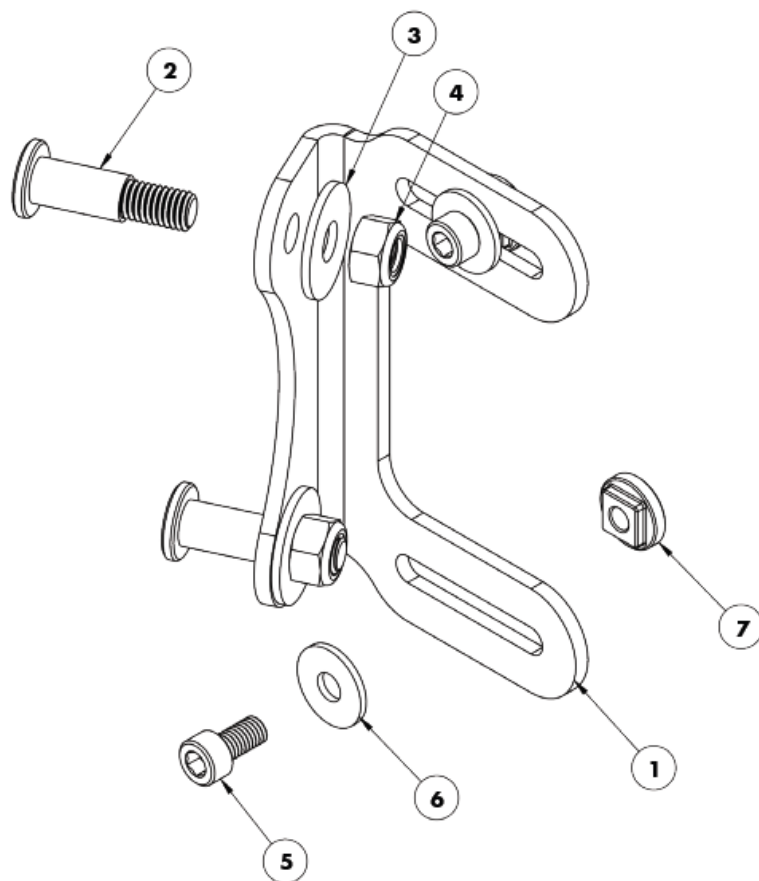

Java® Grande Back Latch Pin Bracket Assembly

Item	Part No.	Description
1	025-213	Latch Pin Bracket, Large
2	025-214	Latch Pin, Java Bracket, Grande
3	015-381	M8 x 24mm O.D. Washer, Black
4	015-380	M8 x 1.25 Nylock Nut, Black
5	015-245	M6 - 1.0 x 12mm Socket Head Screw w/ Nylock Patch (Black)
6	015-246	M6 x 18mm O.D. x 1.5mm Thick Flat Washer
7	025-111	M6 Slot Nut