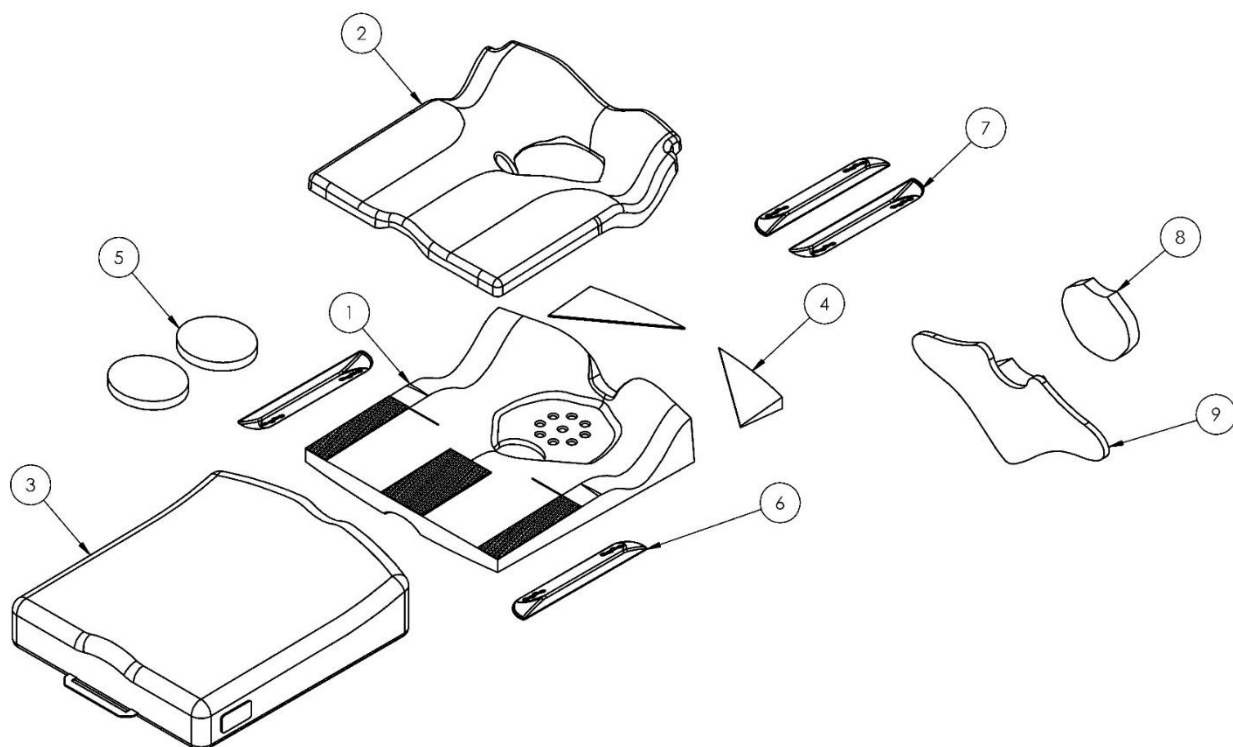

Java® Cushion Assembly

Item	Part No.	Description
1	See Chart	Java Cushion Base
2	See Chart	Java Cushion Top Foam Layer
3	JCE-_-_-	Java Cushion Extra Cover (Insert Cushion Size)
4	JC-WK	Ride CAM Wedge Kit (Pair)
5	6000-290	Java Cushion 28 Gauge (Pair)
6	JC-LTS	Lateral Thigh Support Wedge (Pair)
7	JC-MTS	Medial Thigh Support Wedge (Pair)
8	065-202	Well Insert, Bottom
9	065-201	Well Insert, Top