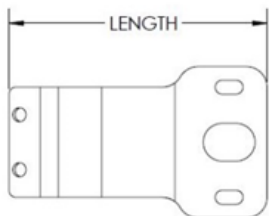

Java® Back Swing Away Lateral Assembly, Left

Part No.	Description	Length
025-227	Java Lateral Bracket, Swing Away, 10" Decaf	4.67"
025-228	Java Lateral Bracket, Swing Away, 12"-14" Decaf	5.63"
025-229	Java Lateral Bracket, Swing Away, 15"-20"	6.95"