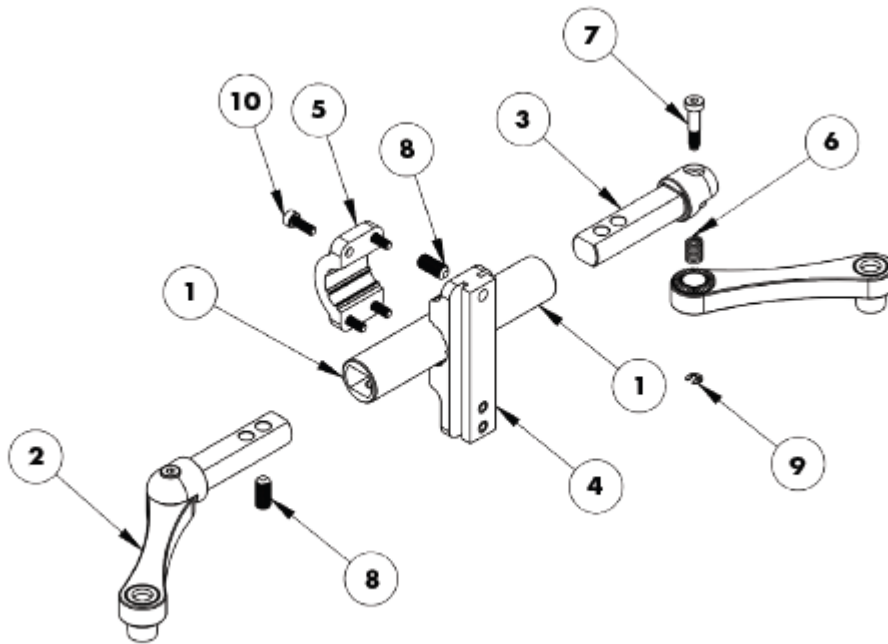

Ride® Java® Cushion Parts

Java Cushion Assembly.....	34
Java Cushion Top Foam.....	35
Java Cushion Base.....	36

Ride[®] Custom Back Parts

FlexLoc[®] Assembly

Part No.	Description	
025-146	Small Connecting Tube	4 1/4"
025-126	Medium Connecting Tube	5 3/8"
025-147	Large/XL Connecting Tube	9 3/8"

Item	Part No.	Description
1	See Chart	Connecting Tube
2	See Chart	Adjustment Arm Assembly, Pair
3	See Chart	Extension Arm Assembly, Pair
4	025-139	1.00 Diameter Clamp Body
5	025-138	1.00 Diameter Clamp Hinge
6	025-140	.36 O.D. x .055 Wire Diameter x 1.00
7	015-370	Modified M6 x 27mm Low Profile SHCS
8	015-292	M8 x 18mm Set Screw w/ Nyloc Patch
9	015-344	3/16" E-Clip Retaining Ring
10	015-295	M5 x 14mm Socket Head Black Zinc

FlexLoc[®] Fixed Pin Assembly

Item	Part No.	Description
1	6000-145	FlexLoc Fixed Pin Assembly
2	015-303	.375 Clevis Pin
3	015-354	17/64" I.D. x .875 O.D. Large Diameter Washer, Black
4	015-308	.44 I.D. x .86 O.D. Triple Wave Washer
5	015-317	M6 x 14mm Button Head Black w/ Patch

FlexLoc[®] Quick Release Pin Assembly

Item	Part No.	Description
1	6000-224	Quad Release Assembly, Each
2	015-332	Panel Nut, 1/2-20 UNC, 1/8" Thick
3	015-305	M5 x 6mm Cone Point Set Screw
	FL-QR-RK	FlexLoc Quick Release Pin Retrofit Kit, Pair