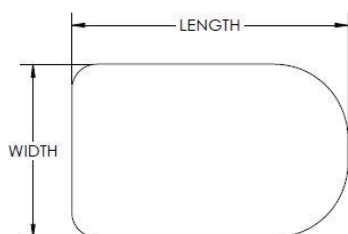

Part No.	Description	Width	Length
065-210	Lateral Pad, Flat, 3" x 5"	3.5"	5.6"
065-211	Lateral Pad, Flat, 4" x 6"	4.5"	6.6"
065-212	Lateral Pad, Flat, 5" x 6"	5.5"	6.6"