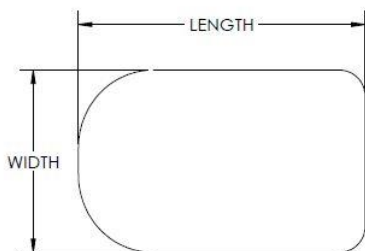

Part No.	Description	Width	Length
065-213	Lateral Pad, Curved, 3" x 5"	3.5"	5.6"
065-214	Lateral Pad, Curved, 4" x 6"	4.5"	6.6"
065-215	Lateral Pad, Curved, 5" x 6"	5.5"	6.6"