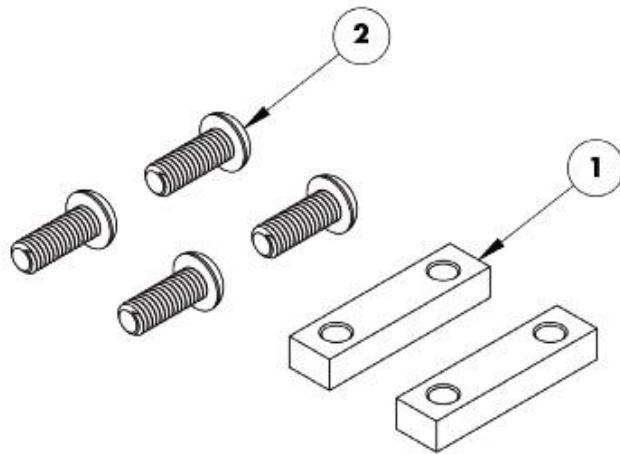

Invacare® T-Nut Adapter Kit

Item	Part No.	Description
1	025-172	M6 Double T - Nut
2	015-336	M6 x 1.0 Diameter x 16mm Button Head w/ Patch Black Zinc