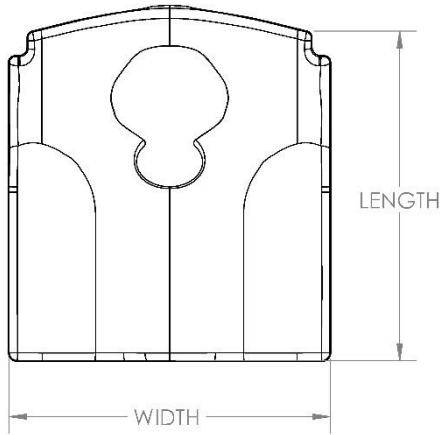

Java® Cushion Top Foam

Part No.	Description			
6000-524	Replacement Top Foam Assy, 12" x 12"	12"	11.5"	
6000-525	Replacement Top Foam Assy, 12" x 13"	12"	12.5"	
6000-526	Replacement Top Foam Assy, 12" x 14"	12"	13.5"	
6000-527	Replacement Top Foam Assy, 12" x 15"	12"	14.5"	
6000-528	Replacement Top Foam Assy, 12" x 16"	12"	15.5"	
6000-535	Replacement Top Foam Assy, 13" x 12"	13"	11.5"	
6000-536	Replacement Top Foam Assy, 13" x 13"	13"	12.5"	
6000-537	Replacement Top Foam Assy, 13" x 14"	13"	13.5"	
6000-538	Replacement Top Foam Assy, 13" x 15"	13"	14.5"	
6000-539	Replacement Top Foam Assy, 13" x 16"	13"	15.5"	
6000-546	Replacement Top Foam Assy, 14" x 12"	14"	11.5"	
6000-547	Replacement Top Foam Assy, 14" x 13"	14"	12.5"	
6000-548	Replacement Top Foam Assy, 14" x 14"	14"	12.5"	
6000-549	Replacement Top Foam Assy, 14" x 15"	14"	12.5"	
6000-550	Replacement Top Foam Assy, 14" x 16"	14"	12.5"	
6000-551	Replacement Top Foam Assy, 14" x 17"	14"	12.5"	
6000-552	Replacement Top Foam Assy, 14" x 18"	14"	12.5"	
6000-559	Replacement Top Foam Assy, 15" x 14"	15"	13.5"	
6000-560	Replacement Top Foam Assy, 15" x 15"	15"	14.5"	
6000-561	Replacement Top Foam Assy, 15" x 16"	15"	15.5"	
6000-562	Replacement Top Foam Assy, 15" x 17"	15"	16.5"	
6000-563	Replacement Top Foam Assy, 15" x 18"	15"	17.5"	
6000-564	Replacement Top Foam Assy, 15" x 19"	15"	18.5"	
6000-565	Replacement Top Foam Assy, 15" x 20"	15"	19.5"	
6000-570	Replacement Top Foam Assy, 16" x 14"	16"	13.5"	
6000-571	Replacement Top Foam Assy, 16" x 15"	16"	14.5"	
6000-572	Replacement Top Foam Assy, 16" x 16"	16"	15.5"	
6000-573	Replacement Top Foam Assy, 16" x 17"	16"	16.5"	
6000-574	Replacement Top Foam Assy, 16" x 18"	16"	17.5"	
6000-575	Replacement Top Foam Assy, 16" x 19"	16"	18.5"	
6000-576	Replacement Top Foam Assy, 16" x 20"	16"	19.5"	
6000-581	Replacement Top Foam Assy, 17" x 14"	17"	13.5"	
6000-582	Replacement Top Foam Assy, 17" x 15"	17"	14.5"	
6000-583	Replacement Top Foam Assy, 17" x 16"	17"	15.5"	
6000-584	Replacement Top Foam Assy, 17" x 17"	17"	16.5"	
6000-585	Replacement Top Foam Assy, 17" x 18"	17"	17.5"	
6000-586	Replacement Top Foam Assy, 17" x 19"	17"	18.5"	
6000-587	Replacement Top Foam Assy, 17" x 20"	17"	19.5"	
6000-592	Replacement Top Foam Assy, 18" x 14"	18"	13.5"	
6000-593	Replacement Top Foam Assy, 18" x 15"	18"	14.5"	
6000-594	Replacement Top Foam Assy, 18" x 16"	18"	15.5"	
6000-595	Replacement Top Foam Assy, 18" x 17"	18"	16.5"	
6000-596	Replacement Top Foam Assy, 18" x 18"	18"	17.5"	
6000-597	Replacement Top Foam Assy, 18" x 19"	18"	18.5"	
6000-598	Replacement Top Foam Assy, 18" x 20"	18"	19.5"	
6000-603	Replacement Top Foam Assy, 19" x 14"	19"	13.5"	
6000-604	Replacement Top Foam Assy, 19" x 15"	19"	14.5"	
6000-605	Replacement Top Foam Assy, 19" x 16"	19"	15.5"	
6000-606	Replacement Top Foam Assy, 19" x 17"	19"	16.5"	
6000-607	Replacement Top Foam Assy, 19" x 18"	19"	17.5"	
6000-608	Replacement Top Foam Assy, 19" x 19"	19"	18.5"	
6000-609	Replacement Top Foam Assy, 19" x 20"	19"	19.5"	
6000-614	Replacement Top Foam Assy, 20" x 14"	20"	13.5"	
6000-615	Replacement Top Foam Assy, 20" x 15"	20"	14.5"	
6000-616	Replacement Top Foam Assy, 20" x 16"	20"	15.5"	
6000-617	Replacement Top Foam Assy, 20" x 17"	20"	16.5"	
6000-618	Replacement Top Foam Assy, 20" x 18"	20"	17.5"	
6000-619	Replacement Top Foam Assy, 20" x 19"	20"	18.5"	
6000-620	Replacement Top Foam Assy, 20" x 20"	20"	19.5"