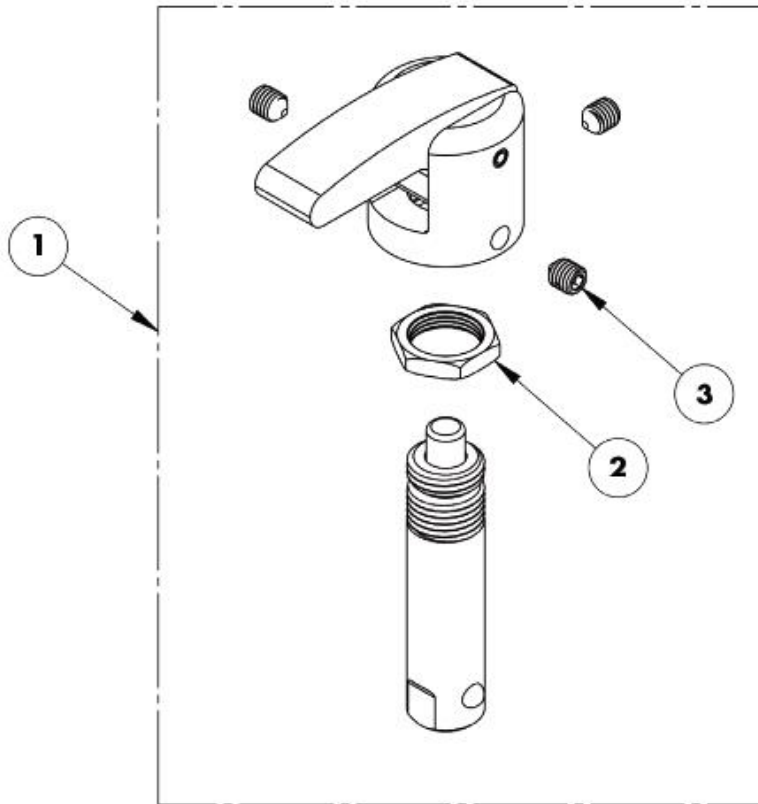

Part No.	Description	
6000-178	Small Adjustment Arm, Pair	2 1/2"
6000-179	Medium/Large Adjustment Arm, Pair	3 3/4"
6000-180	Extra Large Adjustment Arm, Pair	5"

Part No.	Description	
6000-181	Small Extension Arm	2"
6000-140	Large Extension Arm	2 5/8"

Item	Part No.	Description
1	See Chart	Connecting Tube
2	See Chart	Adjustment Arm Assembly, Pair
3	See Chart	Extension Arm Assembly, Pair
4	025-139	1.00 Diameter Clamp Body
5	025-138	1.00 Diameter Clamp Hinge
6	025-140	.36 O.D. x .055 Wire Diameter x 1.00
7	015-370	Modified M6 x 27mm Low Profile SHCS
8	015-292	M8 x 18mm Set Screw w/ Nyloc Patch
9	015-344	3/16" E-Clip Retaining Ring
10	015-295	M5 x 14mm Socket Head Black Zinc

FlexLoc[®] Fixed Pin Assembly

Item	Part No.	Description
1	6000-145	FlexLoc Fixed Pin Assembly
2	015-303	.375 Clevis Pin
3	015-354	17/64" I.D. x .875 O.D. Large Diameter Washer, Black
4	015-308	.44 I.D. x .86 O.D. Triple Wave Washer
5	015-317	M6 x 14mm Button Head Black w/ Patch

FlexLoc[®] Quick Release Pin Assembly

Item	Part No.	Description
1	6000-224	Quad Release Assembly, Each
2	015-332	Panel Nut, 1/2-20 UNC, 1/8" Thick
3	015-305	M5 x 6mm Cone Point Set Screw
	FL-QR-RK	FlexLoc Quick Release Pin Retrofit Kit, Pair