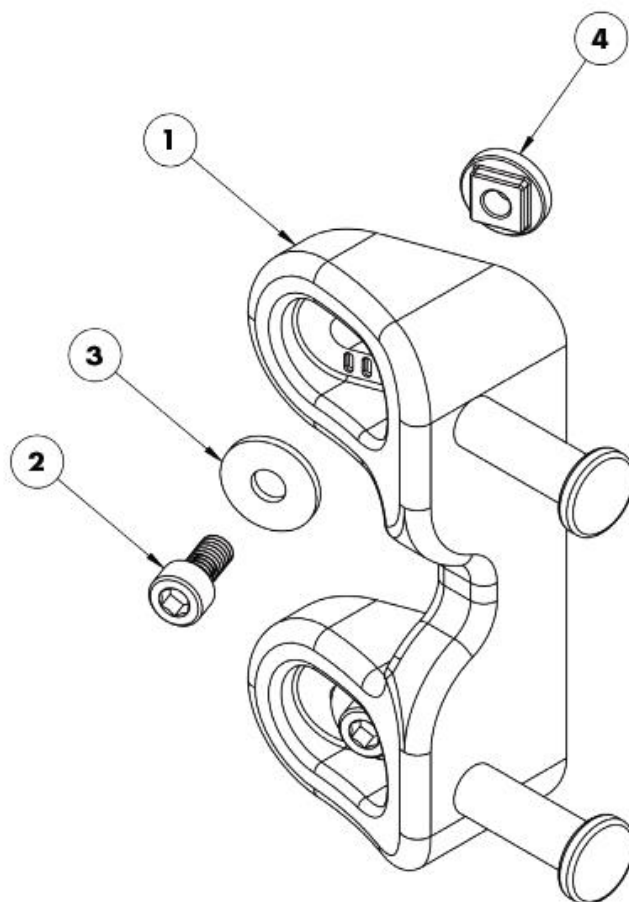

14" Java® Back Latch Pin Bracket Assembly

DISCONTINUED - STILL AVAILABLE WHILE SUPPLIES LAST

Item	Part No.	Description
1	065-197	Latch Pin Bracket, Double Flanged Pins, Small
2	015-245	M6 - 1.0 x 12mm Socket Head Screw w/ Nyloc Patch (Black)
3	015-246	M6 x 18mm O.D. x 1.5mm Thick Flat Washer
4	025-111	M6 Slot Nut