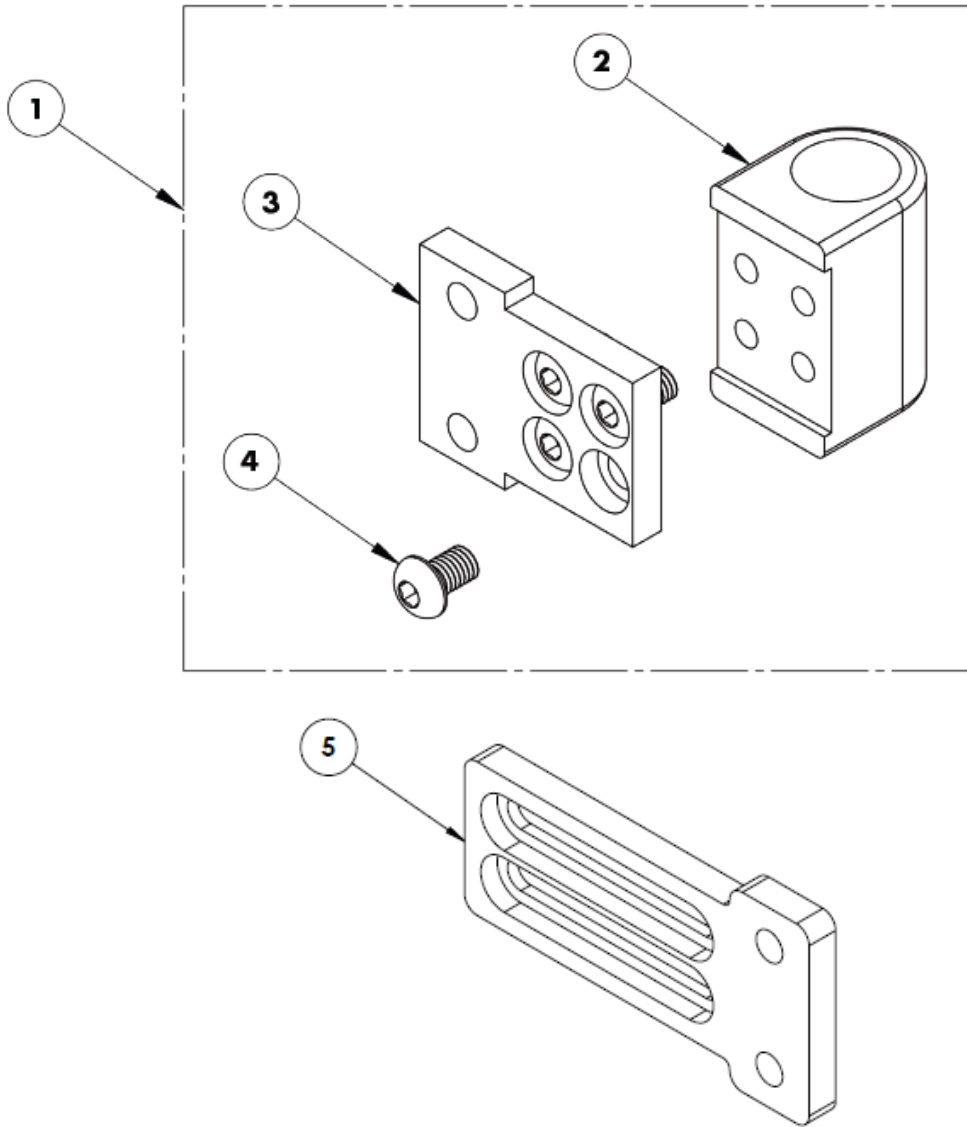

FlexLoc[®] Fixed Pin Assembly

Item	Part No.	Description
1	6000-145	FlexLoc Fixed Pin Assembly
2	015-303	.375 Clevis Pin
3	015-354	17/64" I.D. x .875 O.D. Large Diameter Washer, Black
4	015-308	.44 I.D. x .86 O.D. Triple Wave Washer
5	015-317	M6 x 14mm Button Head Black w/ Patch

FlexLoc[®] Quick Release Pin Assembly

Item	Part No.	Description
1	6000-224	Quad Release Assembly, Each
2	015-332	Panel Nut, 1/2-20 UNC, 1/8" Thick
3	015-305	M5 x 6mm Cone Point Set Screw
	FL-QR-RK	FlexLoc Quick Release Pin Retrofit Kit, Pair

FlexLoc[®] Universal Clamp Assembly

Item	Part No.	Description
1	6000-420	Universal Clamp Assembly, Single
2	025-135	.375 Diameter x 1.25 Long Barrel Nut
3	015-296	M6 x 40mm Flanged Button Head (Use with 1" Canes)
4	015-331	M6 x 30mm Flanged Button Head (Use with 3/4" Canes)
5	015-293	M6 x 14mm Button Head w/ Patch Black Zinc
	FL-MC	Universal Clamp Assembly, Pair

FlexLoc® Adapter Plate Assembly

Item	Part No.	Description
1	6000-187	FlexLoc Adapter Plate Assembly, Single
2	025-127	Receiver Block
3	025-154	FlexLoc Adapter Plate
4	015-334	M6 x 1.0 x 10mm Button Head w/ Patch Black Zinc
5	025-209	FlexLoc Adaptor Plate, Long
	FL-MC-P1	FlexLoc Adapter Plate Assembly, Pair