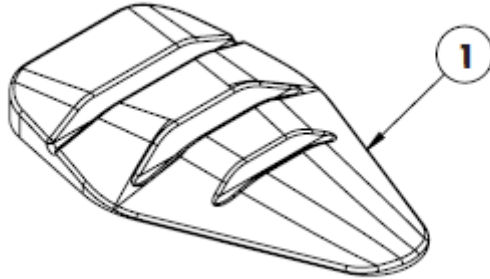

Pelvic Wedges

Item	Part No.	Description	Price (MSRP)
1	JB-PW	Java Back and Corbac TLP, Pair	$45.00