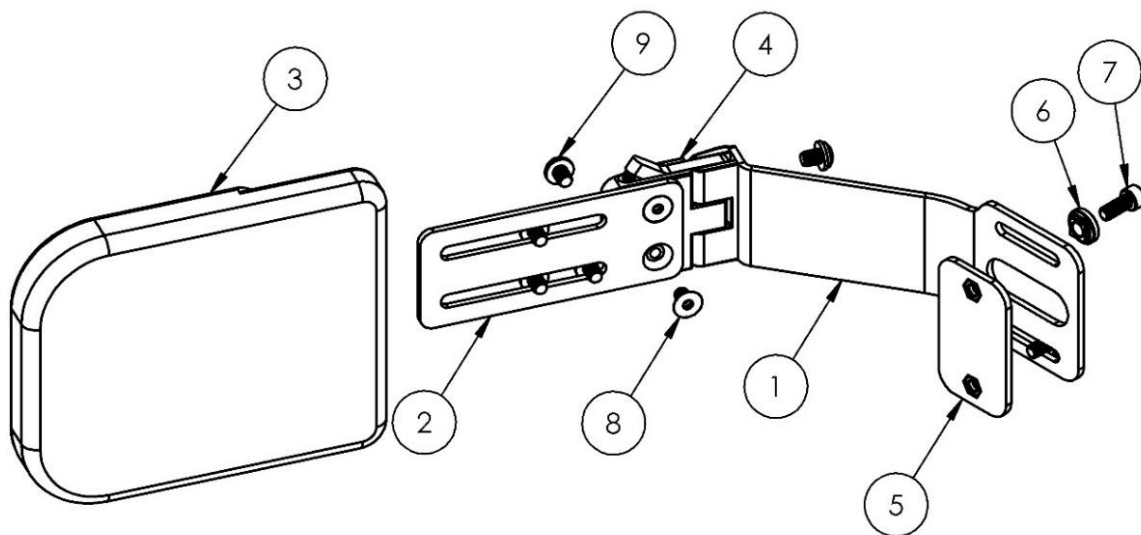

Java® Back Swing Away Lateral Assembly, Left

Item	Part No.	Description
1	See Chart	Java Lateral Bracket, Swing Away
2	See Chart	Lateral Pad Bracket
3	See Chart	Lateral Pad
4	6000-390	Swing Away Lateral Hinge, Left
5	025-153	M6 Nut Plate
6	025-313	M6 Slot Nut (Non-Threaded)
7	015-220	M6 x 15mm Socket Head Cap Screw
8	015-398	Flat Head Undercut Cap Screw 1/4"-20 x 0.375
9	015-397	Button Head Cap Screw with Washer 1/4"-20 x 0.5