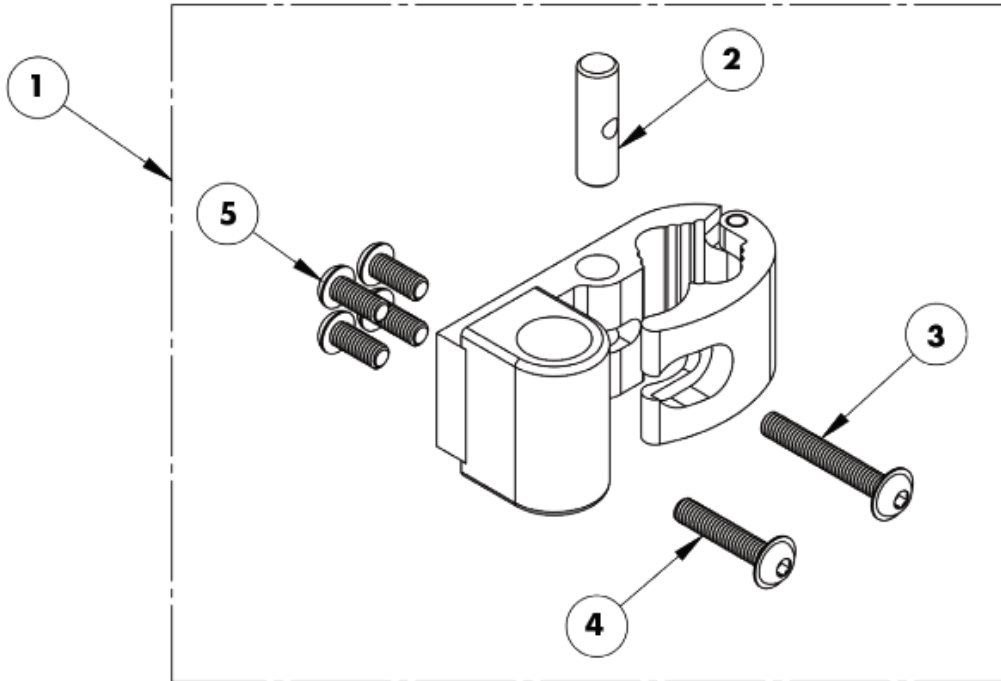

FlexLoc® Universal Clamp Assembly

Item	Part No.	Description
1	6000-420	Universal Clamp Assembly, Single
2	025-135	.375 Diameter x 1.25 Long Barrel Nut
3	015-296	M6 x 40mm Flanged Button Head (Use with 1" Canes)
4	015-331	M6 x 30mm Flanged Button Head (Use with 3/4" Canes)
5	015-293	M6 x 14mm Button Head w/ Patch Black Zinc
	FL-MC	Universal Clamp Assembly, Pair