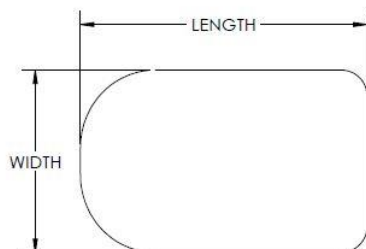

Part No.	Description	Width	Length
065-213	Lateral Pad, Curved, 3" x 5"	3.5"	5.6"
065-214	Lateral Pad, Curved, 4" x 6"	4.5"	6.6"
065-215	Lateral Pad, Curved, 5" x 6"	5.5"	6.6"