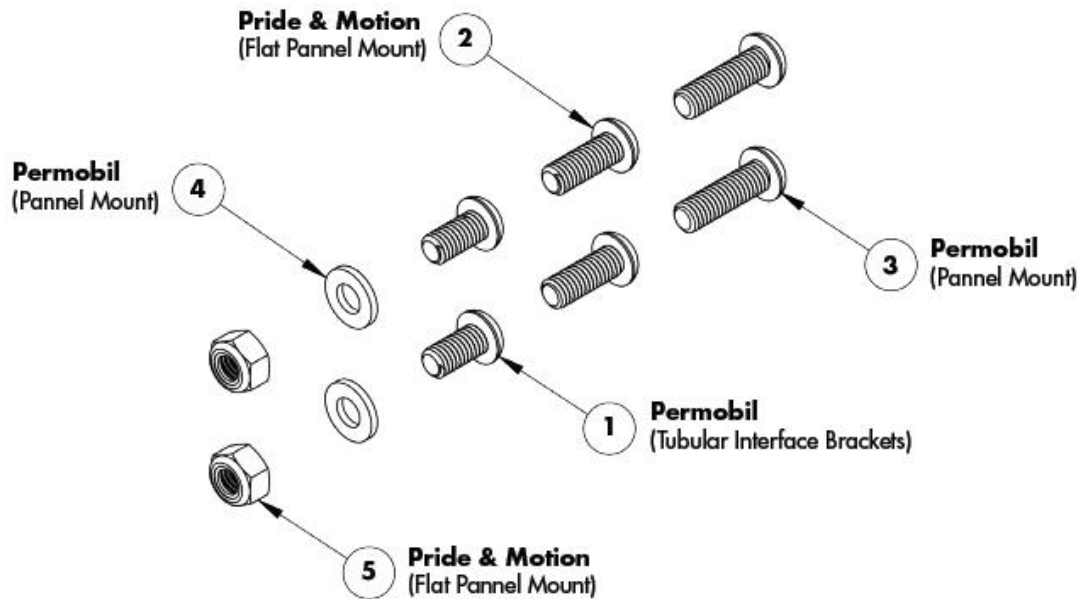

FlexLoc[®] Quick Release Pin Assembly

Item	Part No.	Description
1	6000-224	Quad Release Assembly, Each
2	015-332	Panel Nut, 1/2-20 UNC, 1/8" Thick
3	015-305	M5 x 6mm Cone Point Set Screw
	FL-QR-RK	FlexLoc Quick Release Pin Retrofit Kit, Pair

FlexLoc[®] Universal Clamp Assembly

Item	Part No.	Description
1	6000-420	Universal Clamp Assembly, Single
2	025-135	.375 Diameter x 1.25 Long Barrel Nut
3	015-296	M6 x 40mm Flanged Button Head (Use with 1" Canes)
4	015-331	M6 x 30mm Flanged Button Head (Use with 3/4" Canes)
5	015-293	M6 x 14mm Button Head w/ Patch Black Zinc
	FL-MC	Universal Clamp Assembly, Pair

FlexLoc® Adapter Plate Assembly

Item	Part No.	Description
1	6000-187	FlexLoc Adapter Plate Assembly, Single
2	025-127	Receiver Block
3	025-154	FlexLoc Adapter Plate
4	015-334	M6 x 1.0 x 10mm Button Head w/ Patch Black Zinc
5	025-209	FlexLoc Adaptor Plate, Long
	FL-MC-P1	FlexLoc Adapter Plate Assembly, Pair

FlexLoc[®] Power Screw Kit

Item	Part No.	Description
1	015-333	M6 x 1.0 Diameter x 12mm Button Head w/ Patch Black Zinc
2	015-336	M6 x 1.0 Diameter x 16mm Button Head w/ Patch Black Zinc
3	015-327	M6 x 1.0 Diameter x 20mm Button Head w/ Patch Black Zinc
4	015-279	M6 x 1.0 Thick x 12mm O.D. Flat Washer Pack
5	015-337	M6 x 1.0 Lock Nut