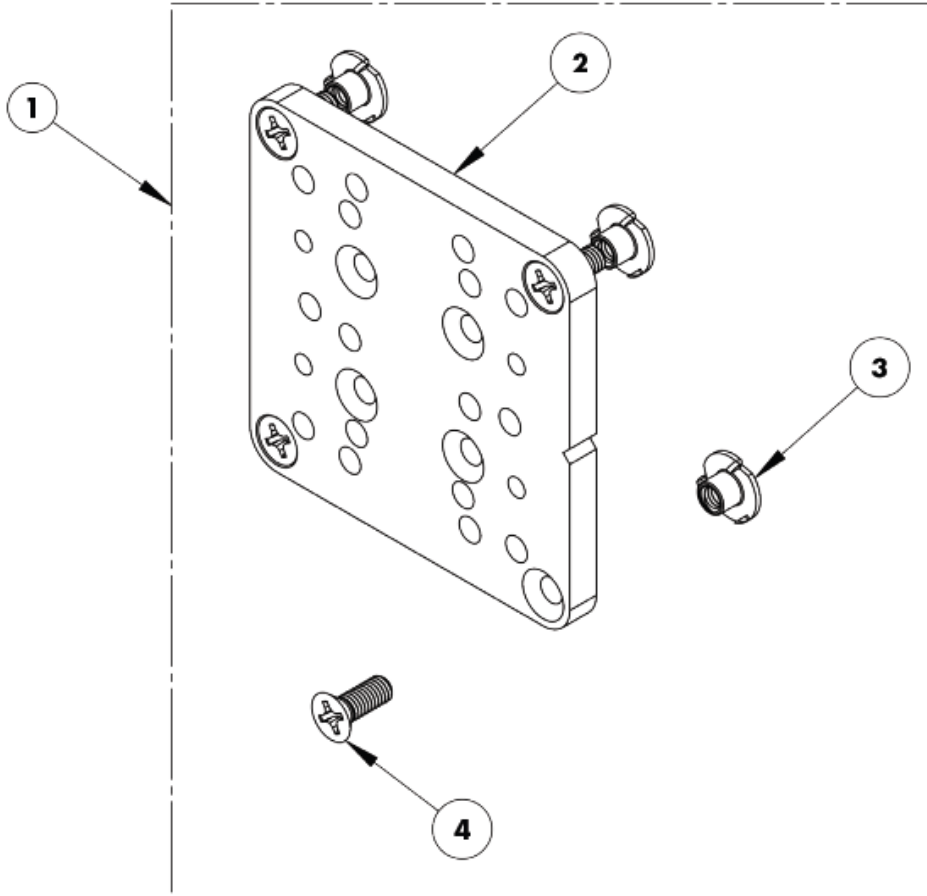

FlexLoc[®] Quick Release Pin Assembly

Item	Part No.	Description
1	6000-224	Quad Release Assembly, Each
2	015-332	Panel Nut, 1/2-20 UNC, 1/8" Thick
3	015-305	M5 x 6mm Cone Point Set Screw
	FL-QR-RK	FlexLoc Quick Release Pin Retrofit Kit, Pair

FlexLoc® Adapter Plate Assembly

Item	Part No.	Description
1	6000-187	FlexLoc Adapter Plate Assembly, Single
2	025-127	Receiver Block
3	025-154	FlexLoc Adapter Plate
4	015-334	M6 x 1.0 x 10mm Button Head w/ Patch Black Zinc
5	025-209	FlexLoc Adaptor Plate, Long
	FL-MC-P1	FlexLoc Adapter Plate Assembly, Pair

FlexLoc[®] Power Screw Kit

Item	Part No.	Description
1	015-333	M6 x 1.0 Diameter x 12mm Button Head w/ Patch Black Zinc
2	015-336	M6 x 1.0 Diameter x 16mm Button Head w/ Patch Black Zinc
3	015-327	M6 x 1.0 Diameter x 20mm Button Head w/ Patch Black Zinc
4	015-279	M6 x 1.0 Thick x 12mm O.D. Flat Washer Pack
5	015-337	M6 x 1.0 Lock Nut

Invacare® T-Nut Adapter Kit

Item	Part No.	Description
1	025-172	M6 Double T - Nut
2	015-336	M6 x 1.0 Diameter x 16mm Button Head w/ Patch Black Zinc

Ride® Custom Back Headrest Adapter Kit

Item	Part No.	Description
1	RCB-UHMP-RK	Ride Custom Back, Universal Headrest Mounting Plate, Replacement Kit
2	025-073	Headrest Adapter Plate
3	015-036	T - Nut, 10-32
4	015-049	Screw, Flat Head, Phillips, 10-32 x .50