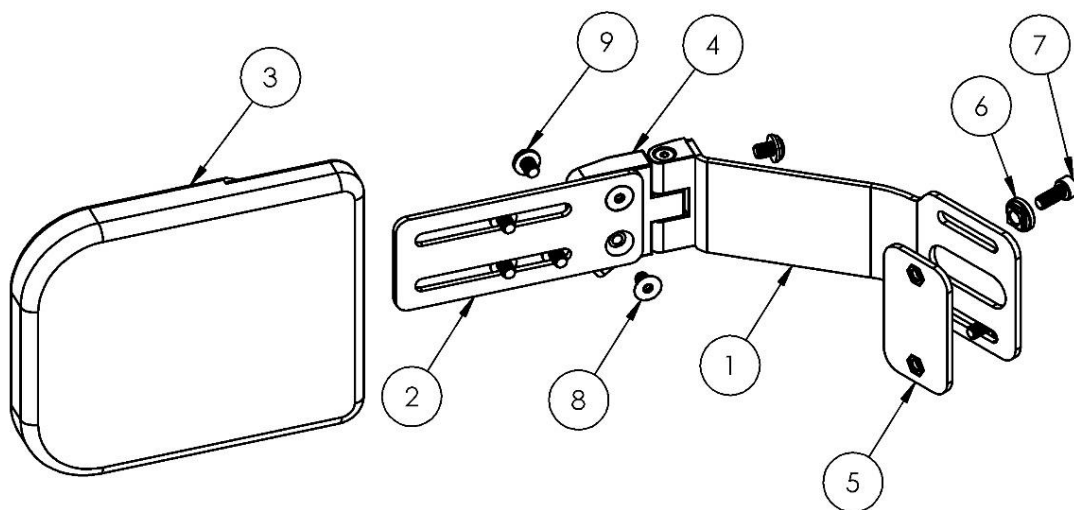

Java® Back Swing Away Lateral Assembly, Right

Item	Part No.	Description
1	See Chart	Java Lateral Bracket, Swing Away
2	See Chart	Lateral Pad Bracket
3	See Chart	Lateral Pad
4	6000-389	Swing Away Lateral Hinge, Right
5	025-153	M6 Nut Plate
6	025-313	M6 Slot Nut (Non-Threaded)
7	015-220	M6 x 15mm Socket Head Cap Screw
8	015-398	Flat Head Undercut Cap Screw 1/4"-20 x 0.375
9	015-397	Button Head Cap Screw with Washer 1/4"-20 x 0.5