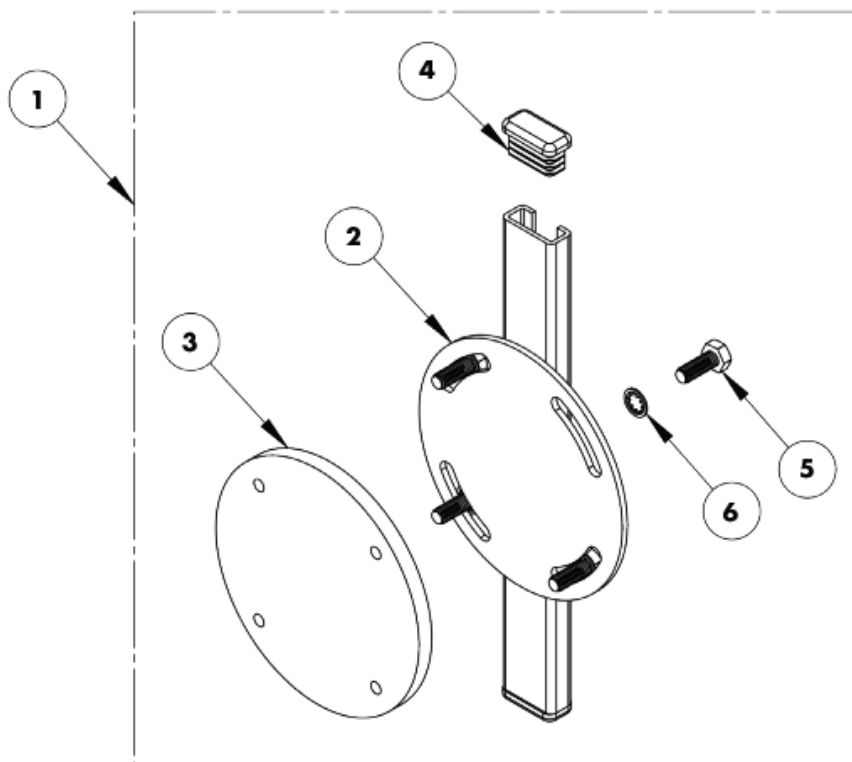

Ride® Custom Back Mounting Assembly

Item	Part No.	Description
1	FLXLOC-BKMT-S	RCB Single Mounting Assembly
2	025-032	RCB Mounting Assembly (Single)
3	025-031	RCB Mounting Back Plate
4	065-017	End Cap, Plastic
5	015-111	Screw, Hex Head, M6 x 16mm, Black, Nylon Patch
6	015-112	Lock Washer, Internal Tooth, M6