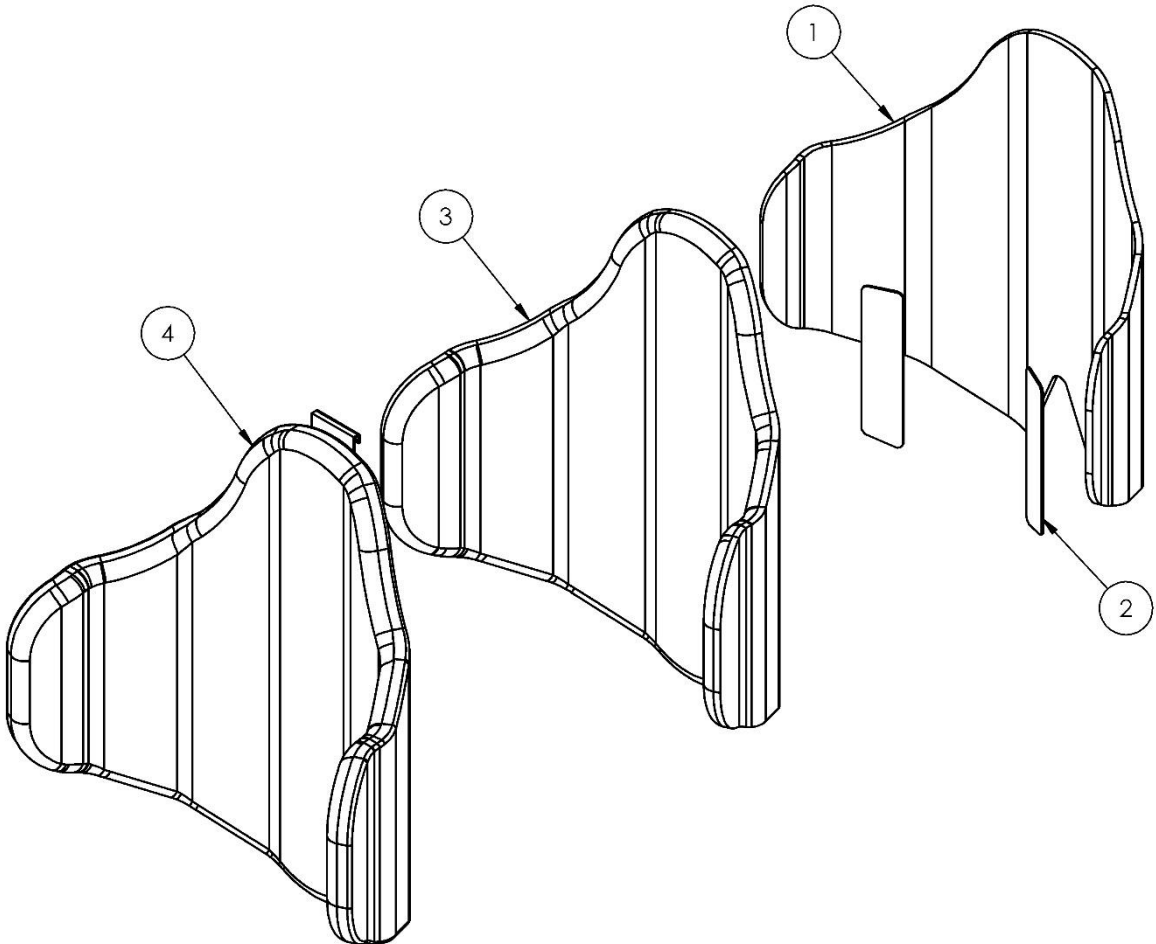

Java® Back Cover Assembly

Item	Part No.	Description
1	See Chart	Plastizote
2	JB-FAS	Java Back Stay (Pair)
3	See Chart	Polyurethane Foam
4	See Chart	Java Back Cover