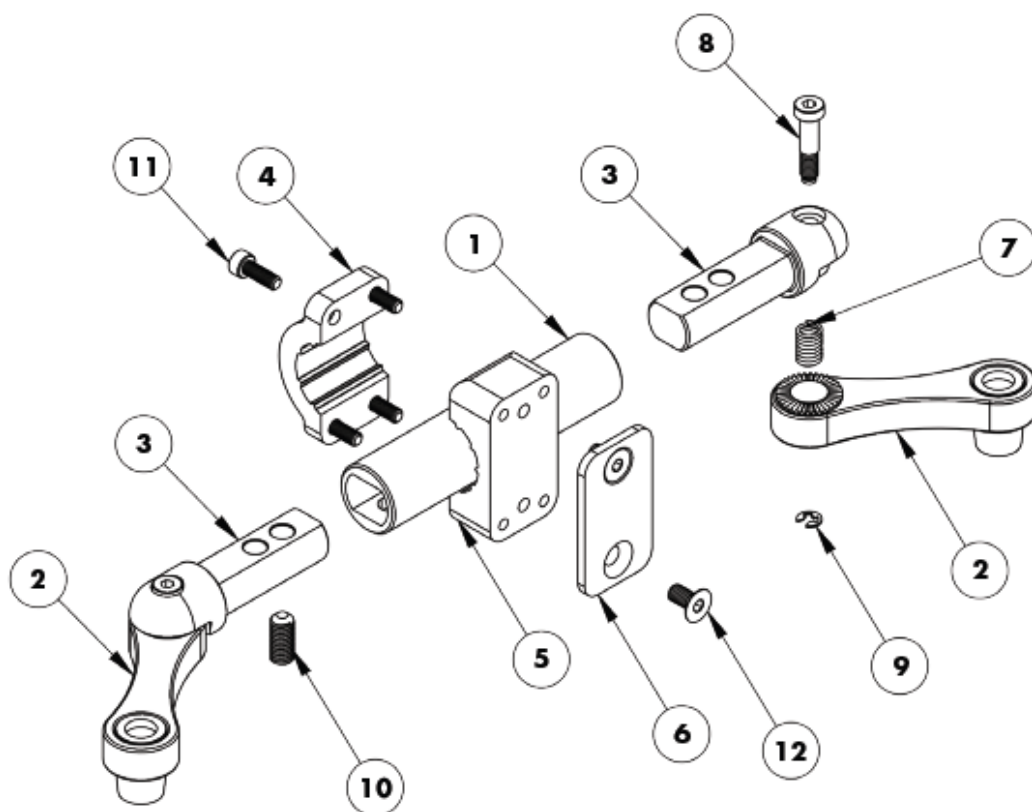

Ride[®] Java[®] Back Parts

Java® Back Mounting Assembly, Left

Item	Part No.	Description
1	6000-626	Java Mounting Assembly, Left
2	6000-155	Java Clamp Assembly, Left
3	6000-628	Java Pin Lock Assembly, Left
4	025-316	Java Depth Angle Adjustment Bracket, Left
5	025-111	M6 Slot Nut
6	015-276	1/4" E-Clip
7	015-220	M6 - 1.0 x 15mm Socket Head Screw w/ Nylock Patch (Black)
8	025-317	M6 Angle Slot Nut
9	015-252	1/4" x 3/4" Clevis Pin
10	025-319	Slot Cover
11	015-245	M6 - 1.0 x 12mm Socket Head Screw w/ Nylock Patch (Black)
12	025-135	.375 Diameter x 1.25 Long Barrel Nut
13	015-409	M6 - 1.0 X 40mm Socket Head Cap Screw, Fully Threaded

Java[®] Back Mounting Assembly, Right

Item	Part No.	Description
1	6000-625	Java Mounting Assembly, Right
2	6000-194	Java Clamp Assembly, Right
3	6000-627	Java Pin Lock Assembly, Right
4	025-315	Java Depth Angle Adjustment Bracket, Right
5	025-111	M6 Slot Nut
6	015-276	1/4" E-Clip
7	015-220	M6 - 1.0 x 15mm Socket Head Screw w/ Nylock Patch (Black)
8	025-317	M6 Angle Slot Nut
9	015-252	1/4" x 3/4" Clevis Pin
10	025-319	Slot Cover
11	015-245	M6 - 1.0 x 12mm Socket Head Screw w/ Nylock Patch (Black)
12	025-135	.375 Diameter x 1.25 Long Barrel Nut
13	015-409	M6 - 1.0 X 40mm Socket Head Cap Screw, Fully Threaded

Java[®] Decaf Back Assembly

Item	Part No.	Description
1	025-146	Connecting Tube, Small
2	6000-178	Adjustment Arm Assembly, Small, Pair
3	6000-181	Extension Arm Assembly, Small
4	025-138	1.00 Diameter Clamp Hinge
5	025-161	1.00 Diameter Pediatric Clamp Body
6	025-162	Clamping Plate
7	025-140	.36 O.D. x .055 Wire Diameter x 1.00
8	015-370	Modified M6 x 27mm Low Profile SHCS
9	015-344	3/16" E - Clip Retaining Ring
10	015-292	M8 x 18mm Set Screw w/ Nyloc Patch
11	015-295	M5 x 14mm Socket Head Black Zinc
12	015-349	M6 - 1.0 x 12mm Flat Head Socket Black Zinc w/ Patch