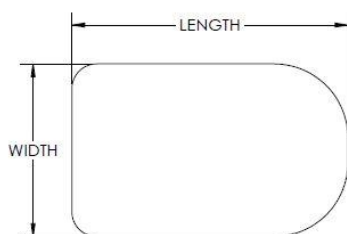

Part No.	Description	Width	Length
065-210	Lateral Pad, Flat, 3" x 5"	3.5"	5.6"
065-211	Lateral Pad, Flat, 4" x 6"	4.5"	6.6"
065-212	Lateral Pad, Flat, 5" x 6"	5.5"	6.6"