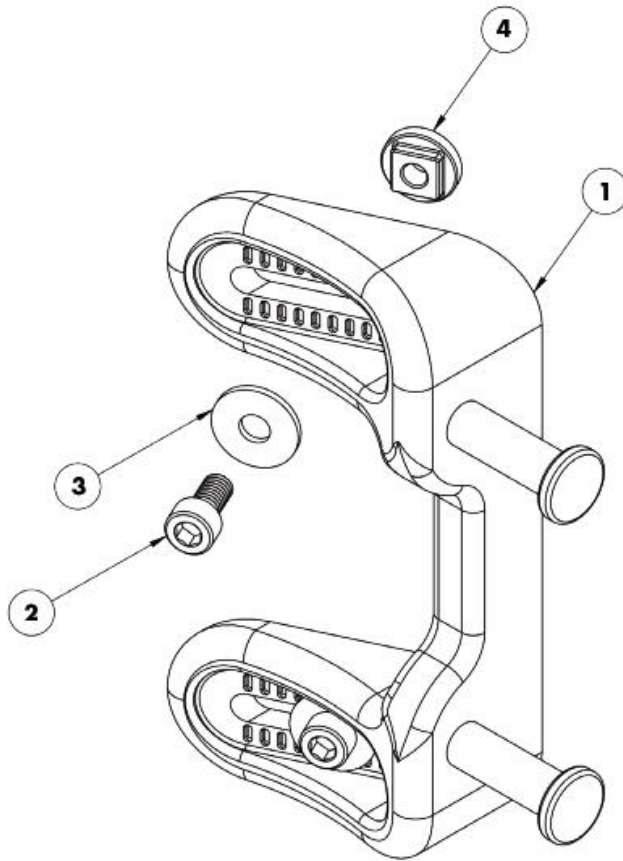

Java[®] Back Mounting Assembly, Right

Item	Part No.	Description
1	6000-625	Java Mounting Assembly, Right
2	6000-194	Java Clamp Assembly, Right
3	6000-627	Java Pin Lock Assembly, Right
4	025-315	Java Depth Angle Adjustment Bracket, Right
5	025-111	M6 Slot Nut
6	015-276	1/4" E-Clip
7	015-220	M6 - 1.0 x 15mm Socket Head Screw w/ Nylock Patch (Black)
8	025-317	M6 Angle Slot Nut
9	015-252	1/4" x 3/4" Clevis Pin
10	025-319	Slot Cover
11	015-245	M6 - 1.0 x 12mm Socket Head Screw w/ Nylock Patch (Black)
12	025-135	.375 Diameter x 1.25 Long Barrel Nut
13	015-409	M6 - 1.0 X 40mm Socket Head Cap Screw, Fully Threaded

Java[®] Decaf Back Assembly

Item	Part No.	Description
1	025-146	Connecting Tube, Small
2	6000-178	Adjustment Arm Assembly, Small, Pair
3	6000-181	Extension Arm Assembly, Small
4	025-138	1.00 Diameter Clamp Hinge
5	025-161	1.00 Diameter Pediatric Clamp Body
6	025-162	Clamping Plate
7	025-140	.36 O.D. x .055 Wire Diameter x 1.00
8	015-370	Modified M6 x 27mm Low Profile SHCS
9	015-344	3/16" E - Clip Retaining Ring
10	015-292	M8 x 18mm Set Screw w/ Nyloc Patch
11	015-295	M5 x 14mm Socket Head Black Zinc
12	015-349	M6 - 1.0 x 12mm Flat Head Socket Black Zinc w/ Patch

14" Java[®] Back Latch Pin Bracket Assembly

DISCONTINUED - STILL AVAILABLE WHILE SUPPLIES LAST

Item	Part No.	Description
1	065-197	Latch Pin Bracket, Double Flanged Pins, Small
2	015-245	M6 - 1.0 x 12mm Socket Head Screw w/ Nyloc Patch (Black)
3	015-246	M6 x 18mm O.D. x 1.5mm Thick Flat Washer
4	025-111	M6 Slot Nut

15-20" Java[®] Back Latch Pin Bracket Assembly

Item	Part No.	Description
1	065-198	Latch Pin Bracket, Double Flanged Pins, Large
2	015-245	M6 - 1.0 x 12mm Socket Head Screw w/ Nyloc Patch (Black)
3	015-246	M6 x 18mm O.D. x 1.5mm Thick Flat Washer
4	025-111	M6 Slot Nut