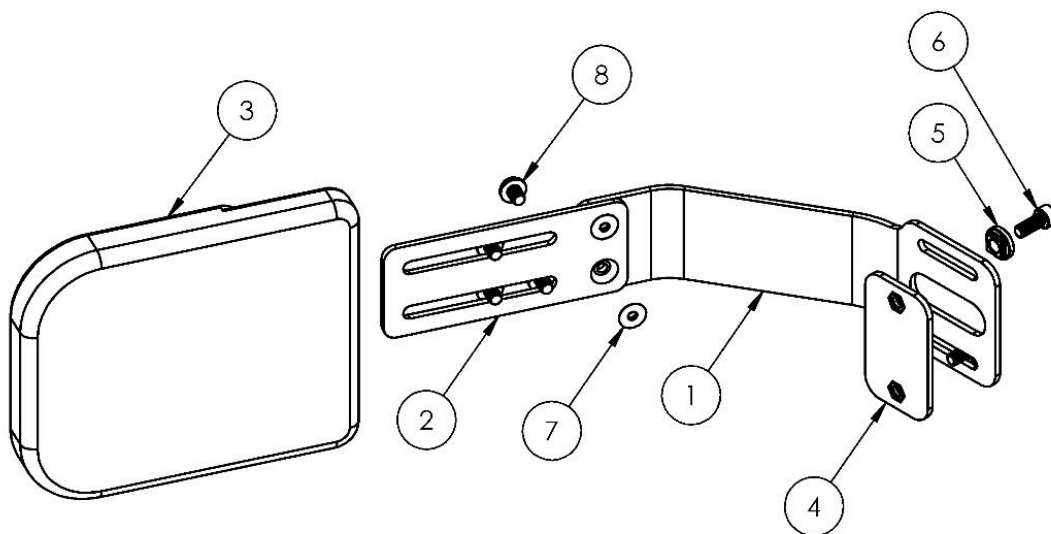

Java[®] Back Fixed Lateral Assembly

Item	Part No.	Description
1	See Chart	Java Lateral Bracket, Fixed
2	See Chart	Lateral Pad Bracket
3	See Chart	Lateral Pad
4	025-153	M6 Nut Plate
5	025-313	M6 Slot Nut (Non-Threaded)
6	015-220	M6 x 15mm Socket Head Cap Screw
7	015-399	Flat Head Undercut Cap Screw 1/4"-20 x 0.25
8	015-397	Button Head Cap Screw with Washer 1/4"-20 x 0.5