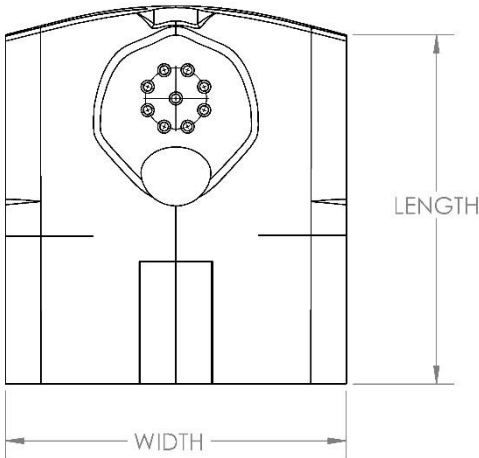

Java® Cushion Base

Part No.	Description		
6000-425	Replacement Base Assy, 12" x 12"	12"	11.5"
6000-426	Replacement Base Assy, 12" x 13"	12"	12.5"
6000-427	Replacement Base Assy, 12" x 14"	12"	13.5"
6000-428	Replacement Base Assy, 12" x 15"	12"	14.5"
6000-429	Replacement Base Assy, 12" x 16"	12"	15.5"
6000-436	Replacement Base Assy, 13" x 12"	13"	11.5"
6000-437	Replacement Base Assy, 13" x 13"	13"	12.5"
6000-438	Replacement Base Assy, 13" x 14"	13"	13.5"
6000-439	Replacement Base Assy, 13" x 15"	13"	14.5"
6000-440	Replacement Base Assy, 13" x 16"	13"	15.5"
6000-447	Replacement Base Assy, 14" x 12"	14"	11.5"
6000-448	Replacement Base Assy, 14" x 13"	14"	12.5"
6000-449	Replacement Base Assy, 14" x 14"	14"	12.5"
6000-450	Replacement Base Assy, 14" x 15"	14"	12.5"
6000-451	Replacement Base Assy, 14" x 16"	14"	12.5"
6000-452	Replacement Base Assy, 14" x 17"	14"	12.5"
6000-453	Replacement Base Assy, 14" x 18"	14"	12.5"
6000-460	Replacement Base Assy, 15" x 14"	15"	13.5"
6000-461	Replacement Base Assy, 15" x 15"	15"	14.5"
6000-462	Replacement Base Assy, 15" x 16"	15"	15.5"
6000-463	Replacement Base Assy, 15" x 17"	15"	16.5"
6000-464	Replacement Base Assy, 15" x 18"	15"	17.5"
6000-465	Replacement Base Assy, 15" x 19"	15"	18.5"
6000-466	Replacement Base Assy, 15" x 20"	15"	19.5"
6000-471	Replacement Base Assy, 16" x 14"	16"	13.5"
6000-472	Replacement Base Assy, 16" x 15"	16"	14.5"
6000-473	Replacement Base Assy, 16" x 16"	16"	15.5"
6000-474	Replacement Base Assy, 16" x 17"	16"	16.5"
6000-475	Replacement Base Assy, 16" x 18"	16"	17.5"
6000-476	Replacement Base Assy, 16" x 19"	16"	18.5"
6000-477	Replacement Base Assy, 16" x 20"	16"	19.5"
6000-482	Replacement Base Assy, 17" x 14"	17"	13.5"
6000-483	Replacement Base Assy, 17" x 15"	17"	14.5"
6000-484	Replacement Base Assy, 17" x 16"	17"	15.5"
6000-485	Replacement Base Assy, 17" x 17"	17"	16.5"
6000-486	Replacement Base Assy, 17" x 18"	17"	17.5"
6000-487	Replacement Base Assy, 17" x 19"	17"	18.5"
6000-488	Replacement Base Assy, 17" x 20"	17"	19.5"
6000-493	Replacement Base Assy, 18" x 14"	18"	13.5"
6000-494	Replacement Base Assy, 18" x 15"	18"	14.5"
6000-495	Replacement Base Assy, 18" x 16"	18"	15.5"
6000-496	Replacement Base Assy, 18" x 17"	18"	16.5"
6000-497	Replacement Base Assy, 18" x 18"	18"	17.5"
6000-498	Replacement Base Assy, 18" x 19"	18"	18.5"
6000-499	Replacement Base Assy, 18" x 20"	18"	19.5"
6000-504	Replacement Base Assy, 19" x 14"	19"	13.5"
6000-505	Replacement Base Assy, 19" x 15"	19"	14.5"
6000-506	Replacement Base Assy, 19" x 16"	19"	15.5"
6000-507	Replacement Base Assy, 19" x 17"	19"	16.5"
6000-508	Replacement Base Assy, 19" x 18"	19"	17.5"
6000-509	Replacement Base Assy, 19" x 19"	19"	18.5"
6000-510	Replacement Base Assy, 19" x 20"	19"	19.5"
6000-515	Replacement Base Assy, 20" x 14"	20"	13.5"
6000-516	Replacement Base Assy, 20" x 15"	20"	14.5"
6000-517	Replacement Base Assy, 20" x 16"	20"	15.5"
6000-518	Replacement Base Assy, 20" x 17"	20"	16.5"
6000-519	Replacement Base Assy, 20" x 18"	20"	17.5"
6000-520	Replacement Base Assy, 20" x 19"	20"	18.5"
6000-521	Replacement Base Assy, 20" x 20"	20"	19.5"