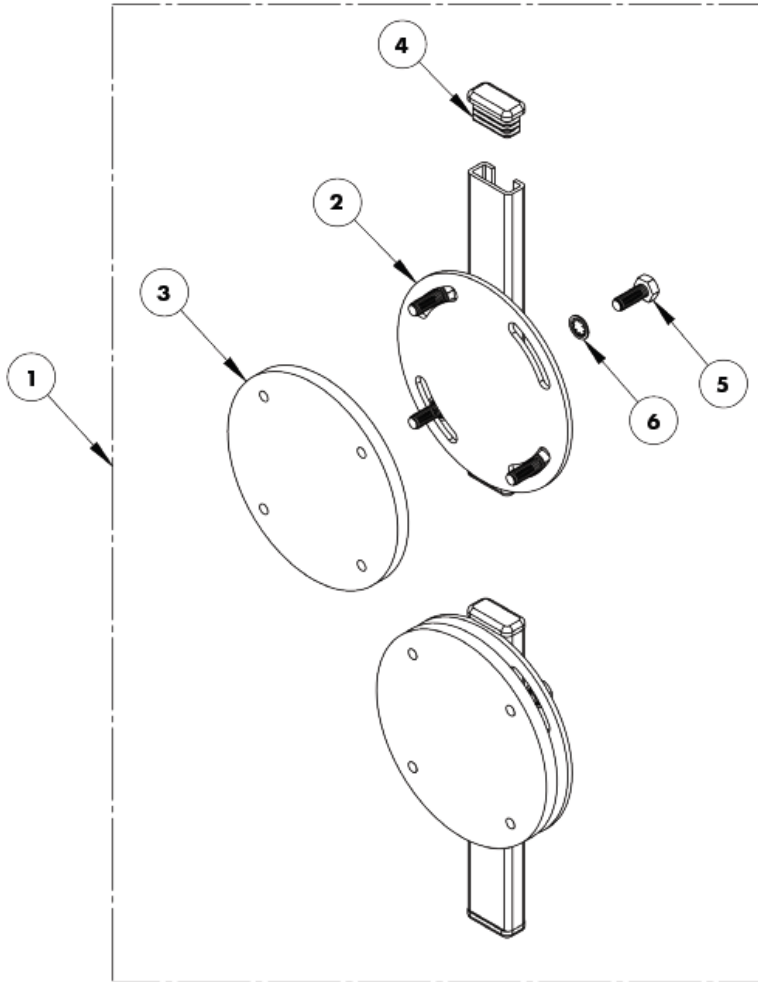

Ride® Custom Back Double Mounting Assembly

Item	Part No.	Description
1	FLXLOC-BKMT-D	RCB Double Mounting Assembly
2	025-059	RCB Mounting Assembly (Double)
3	025-031	RCB Mounting Back Plate
4	065-017	End Cap, Plastic
5	015-111	Screw, Hex Head, M6 x 16mm, Black, Nylon Patch
6	015-112	Lock Washer, Internal Tooth, M6