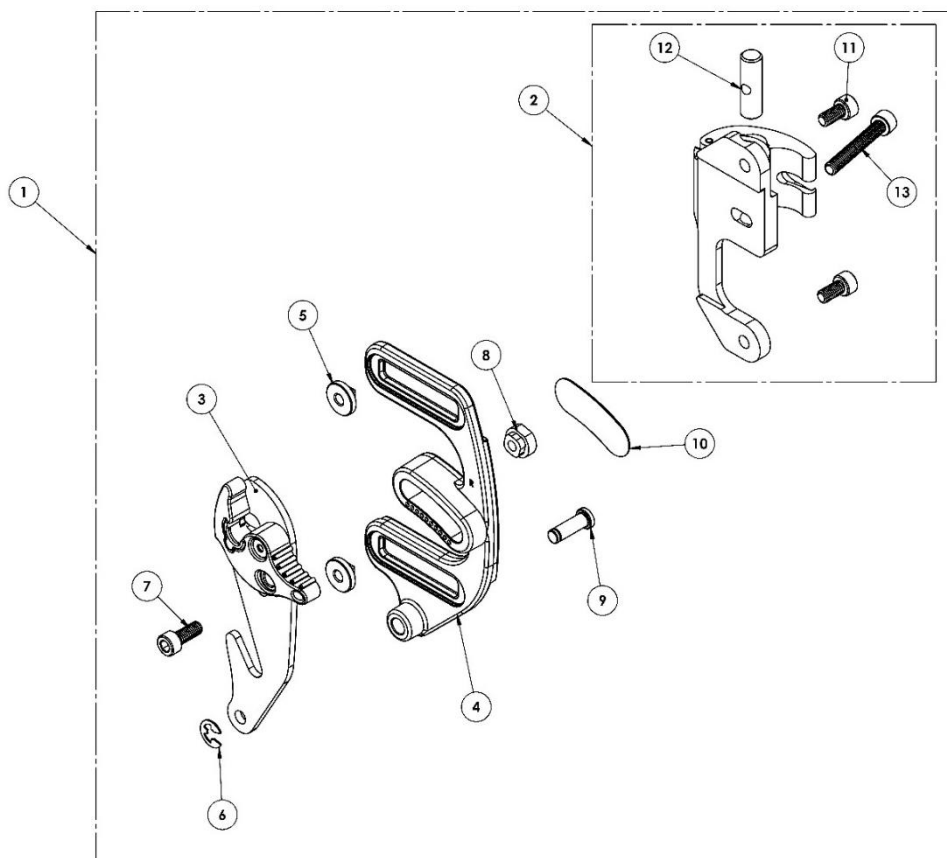

Ride® Custom Back Double Mounting Assembly

Item	Part No.	Description
1	FLXLOC-BKMT-D	RCB Double Mounting Assembly
2	025-059	RCB Mounting Assembly (Double)
3	025-031	RCB Mounting Back Plate
4	065-017	End Cap, Plastic
5	015-111	Screw, Hex Head, M6 x 16mm, Black, Nylon Patch
6	015-112	Lock Washer, Internal Tooth, M6

Ride[®] Java[®] Back Parts

Java® Back Mounting Assembly, Left

Item	Part No.	Description
1	6000-626	Java Mounting Assembly, Left
2	6000-155	Java Clamp Assembly, Left
3	6000-628	Java Pin Lock Assembly, Left
4	025-316	Java Depth Angle Adjustment Bracket, Left
5	025-111	M6 Slot Nut
6	015-276	1/4" E-Clip
7	015-220	M6 - 1.0 x 15mm Socket Head Screw w/ Nylock Patch (Black)
8	025-317	M6 Angle Slot Nut
9	015-252	1/4" x 3/4" Clevis Pin
10	025-319	Slot Cover
11	015-245	M6 - 1.0 x 12mm Socket Head Screw w/ Nylock Patch (Black)
12	025-135	.375 Diameter x 1.25 Long Barrel Nut
13	015-409	M6 - 1.0 X 40mm Socket Head Cap Screw, Fully Threaded

Java[®] Back Mounting Assembly, Right

Item	Part No.	Description
1	6000-625	Java Mounting Assembly, Right
2	6000-194	Java Clamp Assembly, Right
3	6000-627	Java Pin Lock Assembly, Right
4	025-315	Java Depth Angle Adjustment Bracket, Right
5	025-111	M6 Slot Nut
6	015-276	1/4" E-Clip
7	015-220	M6 - 1.0 x 15mm Socket Head Screw w/ Nylock Patch (Black)
8	025-317	M6 Angle Slot Nut
9	015-252	1/4" x 3/4" Clevis Pin
10	025-319	Slot Cover
11	015-245	M6 - 1.0 x 12mm Socket Head Screw w/ Nylock Patch (Black)
12	025-135	.375 Diameter x 1.25 Long Barrel Nut
13	015-409	M6 - 1.0 X 40mm Socket Head Cap Screw, Fully Threaded