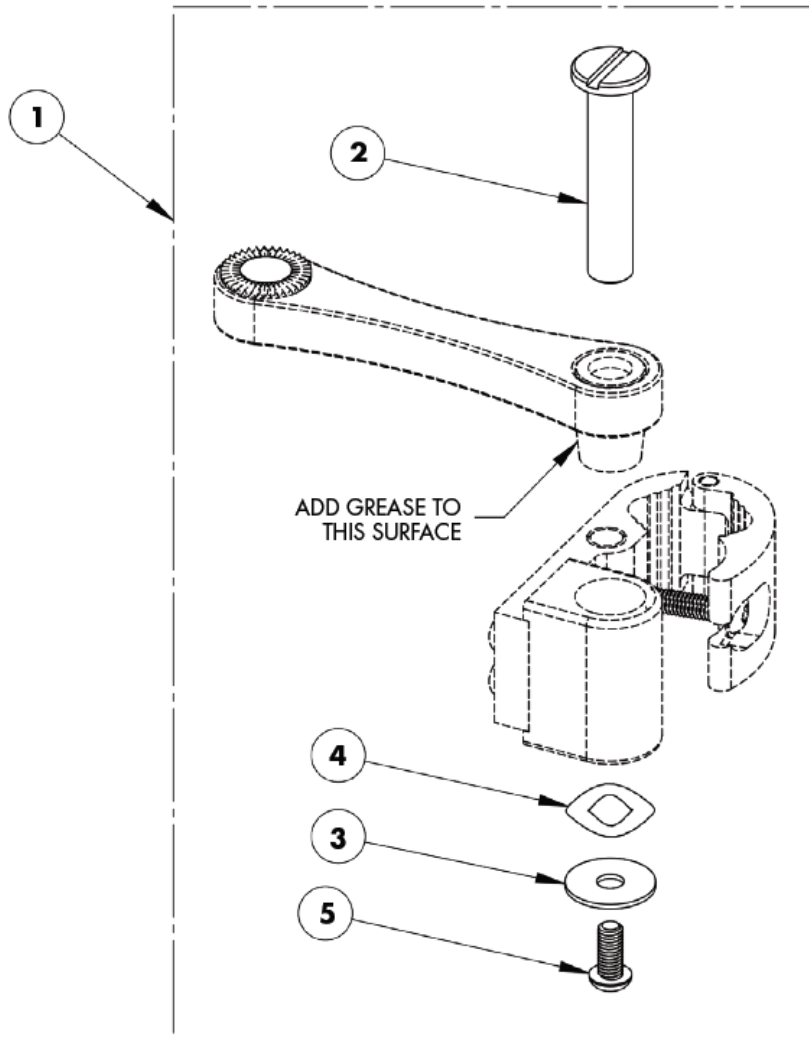

Part No.	Description	
6000-178	Small Adjustment Arm, Pair	2 1/2"
6000-179	Medium/Large Adjustment Arm, Pair	3 3/4"
6000-180	Extra Large Adjustment Arm, Pair	5"

Part No.	Description	
6000-181	Small Extension Arm	2"
6000-140	Large Extension Arm	2 5/8"

Item	Part No.	Description
1	See Chart	Connecting Tube
2	See Chart	Adjustment Arm Assembly, Pair
3	See Chart	Extension Arm Assembly, Pair
4	025-139	1.00 Diameter Clamp Body
5	025-138	1.00 Diameter Clamp Hinge
6	025-140	.36 O.D. x .055 Wire Diameter x 1.00
7	015-370	Modified M6 x 27mm Low Profile SHCS
8	015-292	M8 x 18mm Set Screw w/ Nyloc Patch
9	015-344	3/16" E-Clip Retaining Ring
10	015-295	M5 x 14mm Socket Head Black Zinc

FlexLoc[®] Fixed Pin Assembly

Item	Part No.	Description
1	6000-145	FlexLoc Fixed Pin Assembly
2	015-303	.375 Clevis Pin
3	015-354	17/64" I.D. x .875 O.D. Large Diameter Washer, Black
4	015-308	.44 I.D. x .86 O.D. Triple Wave Washer
5	015-317	M6 x 14mm Button Head Black w/ Patch

FlexLoc[®] Quick Release Pin Assembly

Item	Part No.	Description
1	6000-224	Quad Release Assembly, Each
2	015-332	Panel Nut, 1/2-20 UNC, 1/8" Thick
3	015-305	M5 x 6mm Cone Point Set Screw
	FL-QR-RK	FlexLoc Quick Release Pin Retrofit Kit, Pair