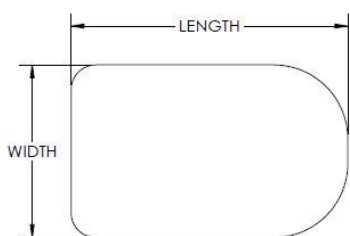

Part No.	Description	Width	Length
065-210	Lateral Pad, Flat, 3" x 5"	3.5"	5.6"
065-211	Lateral Pad, Flat, 4" x 6"	4.5"	6.6"
065-212	Lateral Pad, Flat, 5" x 6"	5.5"	6.6"