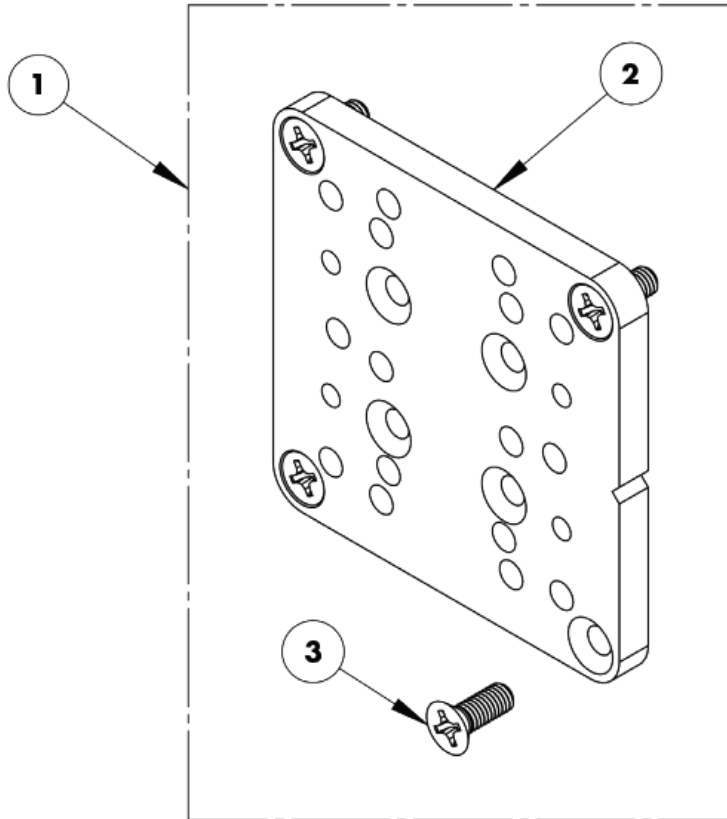

Java® Back Headrest Adapter Kit

Item	Part No.	Description
1	JB-UHMP	Java Back, Universal Headrest Mounting Plate
2	025-073	Headrest Adapter Plate
3	015-049	Screw, Flat Head, Phillips, 10-32 x .50