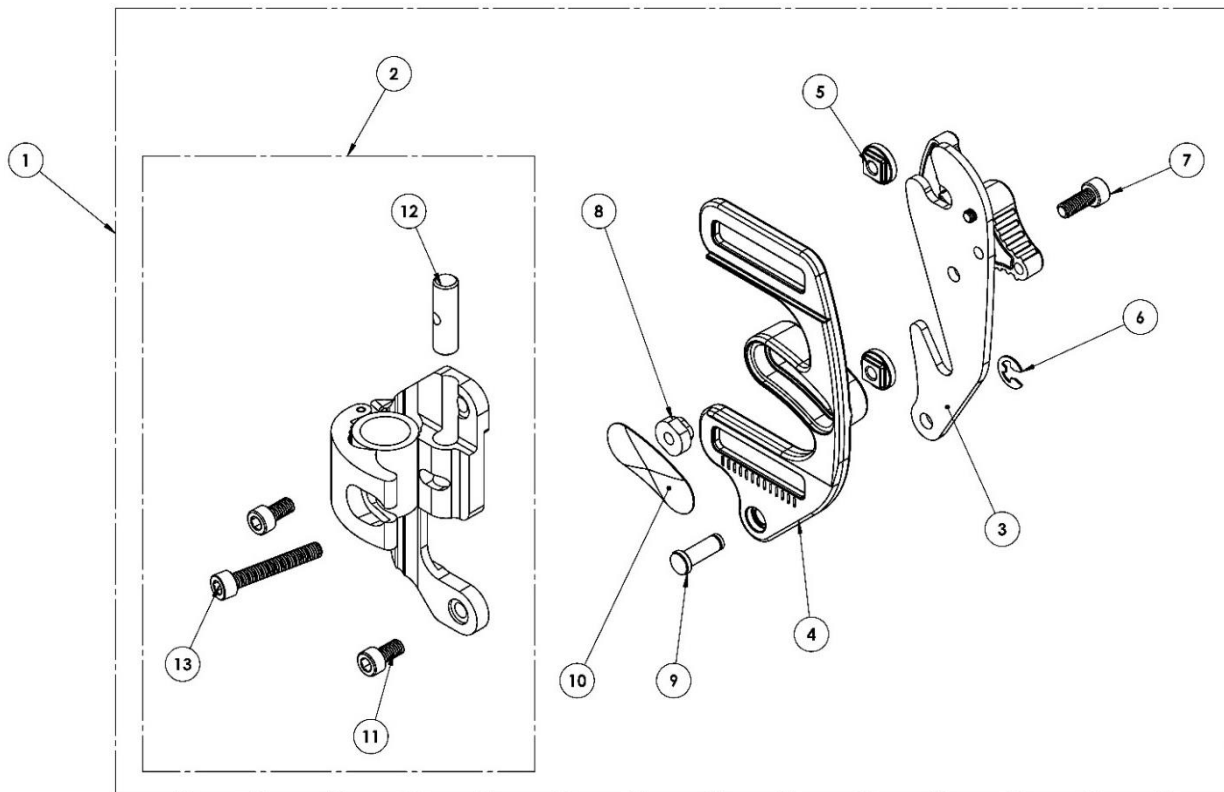

Java® Back Mounting Assembly, Left

Item	Part No.	Description
1	6000-626	Java Mounting Assembly, Left
2	6000-155	Java Clamp Assembly, Left
3	6000-628	Java Pin Lock Assembly, Left
4	025-316	Java Depth Angle Adjustment Bracket, Left
5	025-111	M6 Slot Nut
6	015-276	1/4" E-Clip
7	015-220	M6 - 1.0 x 15mm Socket Head Screw w/ Nylock Patch (Black)
8	025-317	M6 Angle Slot Nut
9	015-252	1/4" x 3/4" Clevis Pin
10	025-319	Slot Cover
11	015-245	M6 - 1.0 x 12mm Socket Head Screw w/ Nylock Patch (Black)
12	025-135	.375 Diameter x 1.25 Long Barrel Nut
13	015-409	M6 - 1.0 X 40mm Socket Head Cap Screw, Fully Threaded