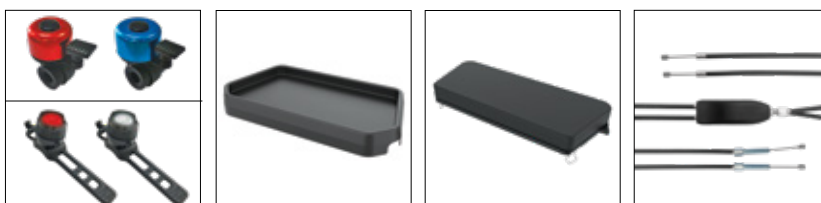

ACCESSORIES

Bells & LED lights

Tray

Padded seat

One hand brake