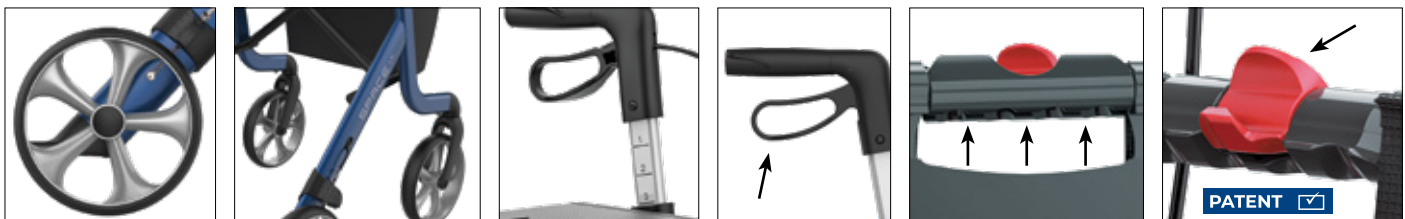

SPACE LX

THE EVERYDAY ROLLATOR

**ALLIED
MEDICAL**
LIMITED

SPACE LX

THE EVERYDAY ROLLATOR

THE BESTSELLER

The SPACE LX rollator combines intuitive design, smooth lines and high-strength alloy materials. Maximum user weight of 150 kg. The lightweight design makes it easy to walk, lift and turn – indoors and outside. Backrest and stick holder included. Available in medium or large and a choice of 3 colours.

BENEFITS

- Comes with a comfortable back strap
- Large shopping bag for carrying up to 5 kg
- Ergonomic handles with locking function
- Handle height extremely convenient and easy to adapt
- Patented, red, "Click & Safe" safety catch
- Ingenious carrying handle: ergonomic handle grips under the mounting bars for lifting and carrying the rollator
- All-round safety reflectors available for shopping bag, frame and handles
- Incl. edge guard and step pedal

SPECIAL FEATURES

Maintenance free brakes and reliable TPE-wheels

Unique aluminium frame profile ensuring the lightest construction though durability up to 150 kg

Smooth adjustable handle height and lockable handbrakes

Brake lever can be operated without much effort

Ergonomic gripping for lifting and carrying

Thanks to the „Click & Safe“ lock, the rollator closes securely

ACCESSORIES

Bells & LED lights

Tray

Padded seat

One hand brake