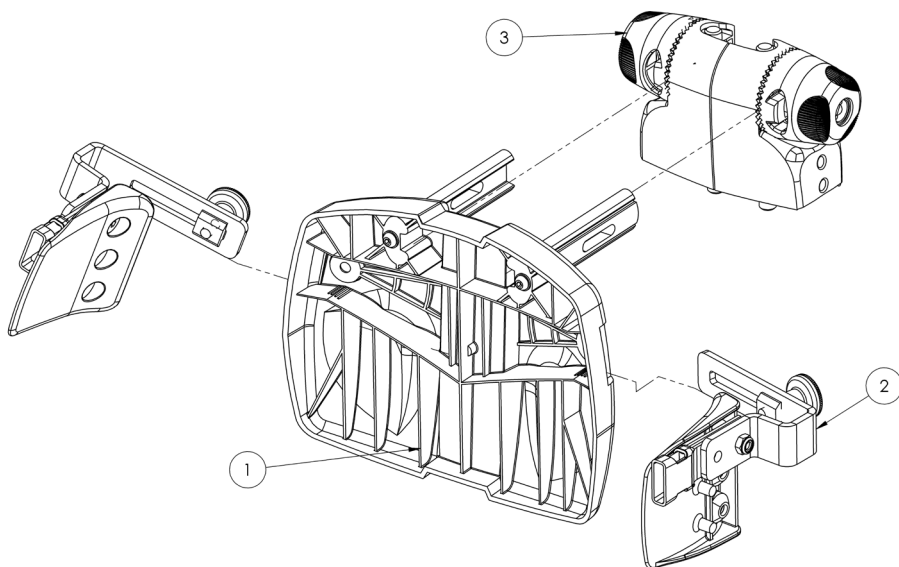

Squiggles+ Spare Parts - Hip Pad and Orb

Pos.	Leckey Sales Code	Description	Min. Order Qty
1	184-612	Hip Pad Assembly	1
2	118-666	Lateral Assembly [Single]	1
3	184-660	Orb Assembly	1