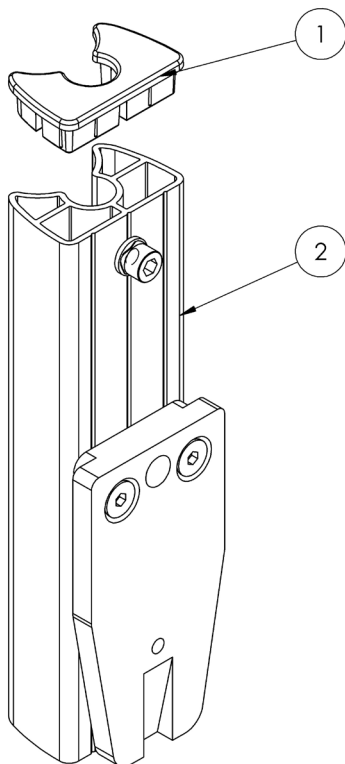

# Squiggles+ Spare Parts - Headrest Support & Laterals

Pos.	Leckey Sales Code	Description	Min. Order Qty	Colour Options			
				Blue	Purple	Red	Red Vinyl
[Replace XX with colour]				Blue	Purple	Red	Red Vinyl
1	117-697	Headrest Support (Hardware Only)	1	-	-	-	-
2	137-9056	Wing Nut Assembly	1	-	-	-	-
3	SF53	Round Tube Insert (Ø22) [Single]	2	-	-	-	-
4	118-667	Headrest Lateral Brackets [Pair]	1	-	-	-	-
5	184-1812-XX	Headrest Cushion	1	-02	-04	-09	-09VIN
4, 5 & 6	184-1814-XX	Headrest Cushion and Laterals [Pair]	1	-02	-04	-09	-09VIN

# Squiggles+ Spare Parts - Handlebar

---

Pos.	Leckey Sales Code	Description	Min. Order Qty
1	184-621	Push Handle Assembly	1
2	SF53	Round Tube Insert [Single]	2
3	SF95	Adjustable Handle	1
4	118-154	Extrusion Outer Cap	1

# Squiggles+ Spare Parts - **Outer Spine**

---

Pos.	Lecky Sales Code	Description	Min. Order Qty
1	118-154	Extrusion Outer Cap	1
2	184-610	Outer Spine Assembly	1