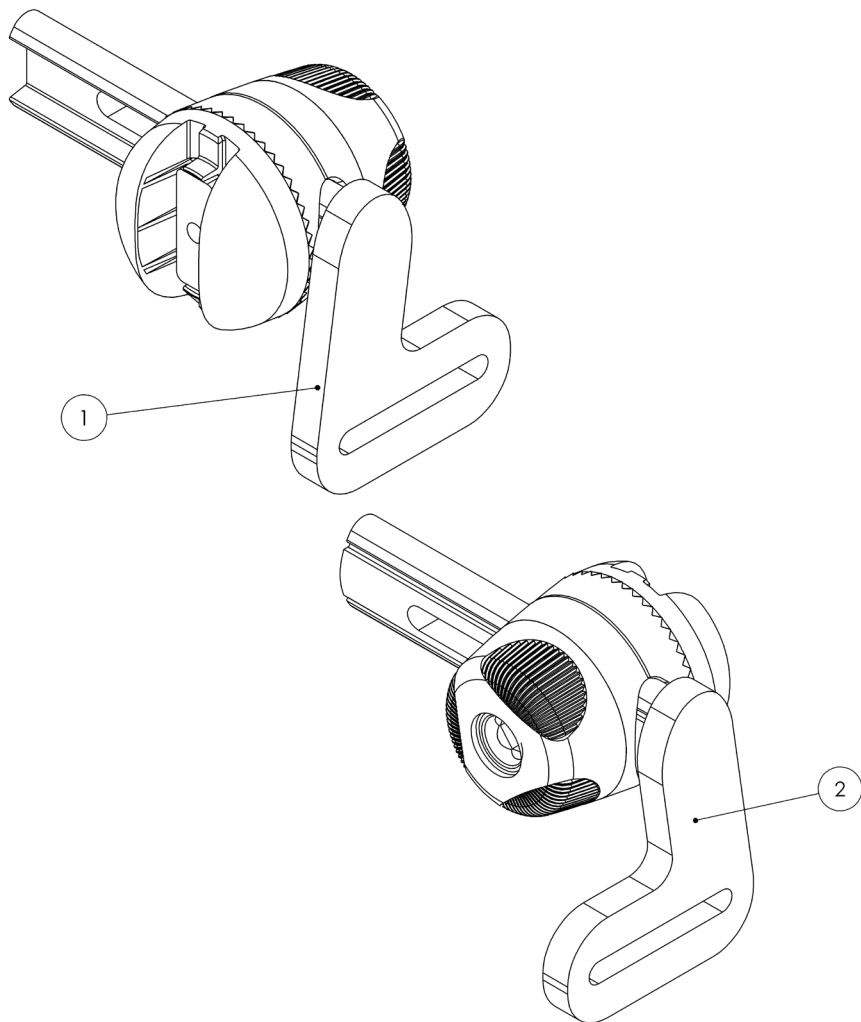

# Squiggles+ Spare Parts - Hip Pad and Orb

Pos.	Leckey Sales Code	Description	Min. Order Qty
1	184-612	Hip Pad Assembly	1
2	118-666	Lateral Assembly [Single]	1
3	184-660	Orb Assembly	1

# Squiggles+ Spare Parts - Knee Support

---

Pos.	Leckey Sales Code	Description	Min. Order Qty
1	184-613-LHS	Knee Block Assembly Left	1
2	184-613-RHS	Knee Block Assembly Right	1