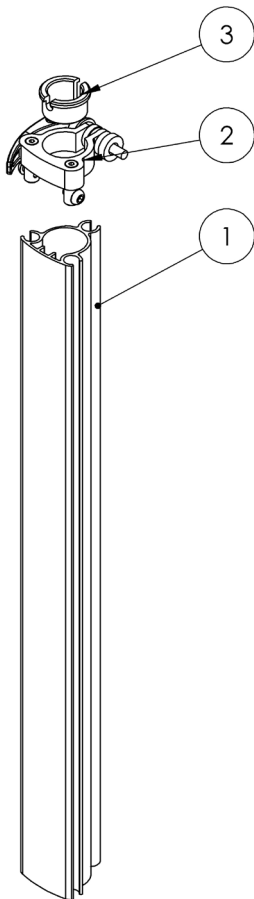

# Squiggles+ Spare Parts - Handlebar

---

Pos.	Leckey Sales Code	Description	Min. Order Qty
1	184-621	Push Handle Assembly	1
2	SF53	Round Tube Insert [Single]	2
3	SF95	Adjustable Handle	1
4	118-154	Extrusion Outer Cap	1

# Squiggles+ Spare Parts - **Outer Spine**

---

Pos.	Lecky Sales Code	Description	Min. Order Qty
1	118-154	Extrusion Outer Cap	1
2	184-610	Outer Spine Assembly	1

# Squiggles+ Spare Parts - Inner Spine

---

Pos.	Leckey Sales Code	Description	Min. Order Qty
1	184-611	Inner Spine Assembly	1
2	184-712	Head Support Clamp Assembly SQ+	1
3	118-166	Head Support Collar	1

# Squiggles+ Spare Parts - Chest Pad and Orb

Pos.	Leckey Sales Code	Description	Min. Order Qty
1	118-663	Chest Pad Assembly	1
2	118-680	Orb Assembly	1
3	118-664	Sternum Pad	1
4	118-666	Lateral Assembly [Single]	1