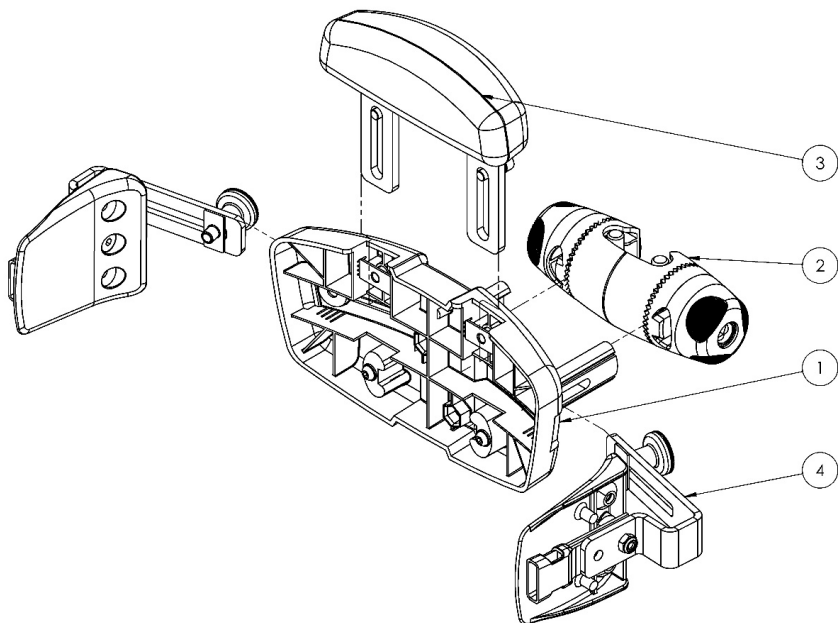

Squiggles+ Spare Parts - Chest Pad and Orb

Pos.	Leckey Sales Code	Description	Min. Order Qty
1	118-663	Chest Pad Assembly	1
2	118-680	Orb Assembly	1
3	118-664	Sternum Pad	1
4	118-666	Lateral Assembly [Single]	1