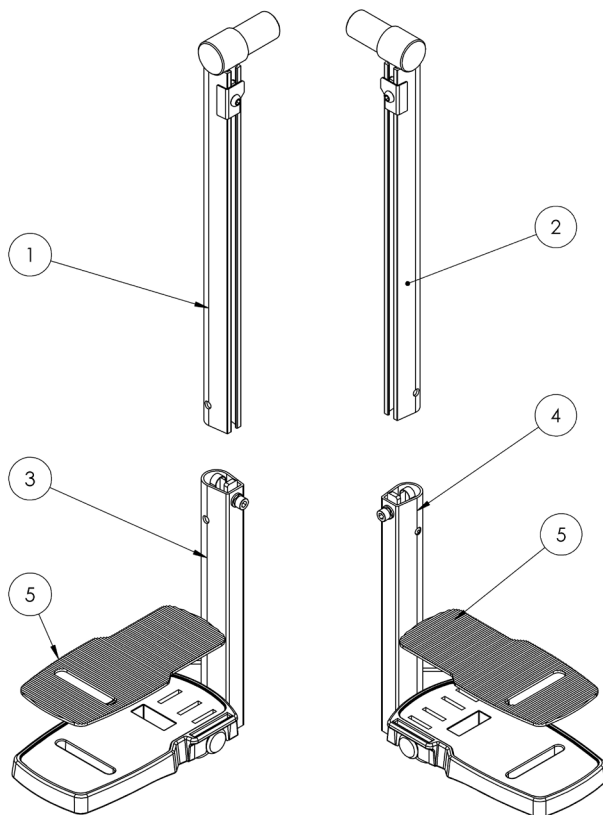

Squiggles+ Spare Parts - Footrest

Pos.	Leckey Sales Code	Description	Min. Order Qty
1	184-692	Calf Inner Support Assembly RH	1
2	184-693	Calf Inner Support Assembly LH	1
3	184-654	Calf Outer Support Assembly RH	1
4	184-655	Calf Outer Support Assembly LH	1
5	117-156	Footplate Rubber Matting (One Piece Only)	1