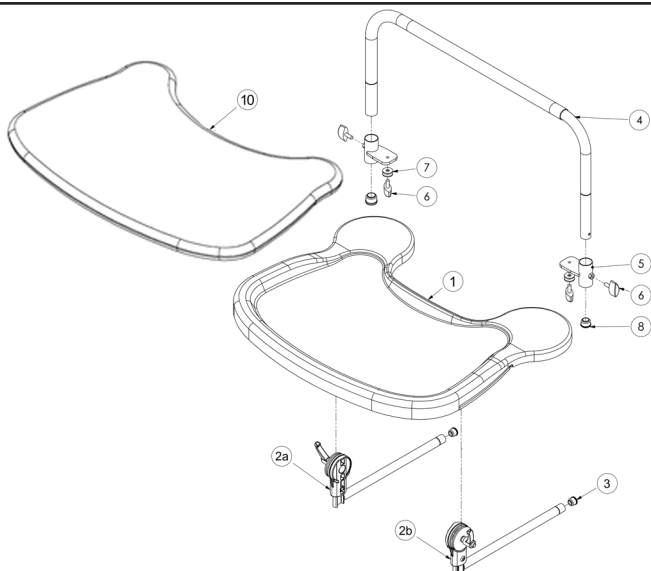

# Squiggles+ Spare Parts - Footrest

Pos.	Leckey Sales Code	Description	Min. Order Qty
1	184-692	Calf Inner Support Assembly RH	1
2	184-693	Calf Inner Support Assembly LH	1
3	184-654	Calf Outer Support Assembly RH	1
4	184-655	Calf Outer Support Assembly LH	1
5	117-156	Footplate Rubber Matting (One Piece Only)	1

# Squiggles+ Spare Parts - Sandal

Pos.	Leckey Sales Code	Description	Min. Order Qty
1	152-1700	Sandal Moulding [Size 1]	1
1	152-2700	Sandal Moulding [Size 2]	1
1	152-3700	Sandal Moulding [Size 3]	1
2	152-1701	Sandal Lid & Screws	1
3	152-1702	Sandal Attachment Kit	1
4	152-1703	Sandal Straps [Size 1]	1
4	152-2703	Sandal Straps [Size 2]	1
4	152-3703	Sandal Straps [Size 3]	1

# Squiggles+ Spare Parts - Pivot Chassis

Pos.	Leckey Sales Code	Description	Min. Order Qty
1	188-764	Pivot Chassis	1
2	184-715	Castor Assembly - Front [Pair]	1
3	184-716	Castor Assembly - Rear [Pair]	1
4	184-625	Pedal Assembly	1
5	188-717	Gas Spring Assembly	1
6	118-713	Pivot Interface Assembly	1
7	IA19	Pull Pin [Single]	1

# Squiggles+ Spare Parts - Tray

Pos.	Leckey Sales Code	Description	Min. Order Qty
1	118-619	Tray Assembly	1
2a	118-710	Tray Depth Adjustment Assembly LH	1
2b	118-618	Tray Depth Adjustment Assembly RH	1
3	SF51	Round Tube Insert [Single]	2
4	117-769	Tray Grab Rail	1
5	118-646	Tray Grab Rail Height Adjuster [Single]	1
6	SF48	Locking Key M6 [Single]	2
7	SI09	M6 Washer [Single]	4
8	SF52	3/4" Round Tube Insert [Single]	1
9	SF53	7/8" Round Tube Insert [Single]	1
10	120-270	Padded Tray Insert	1