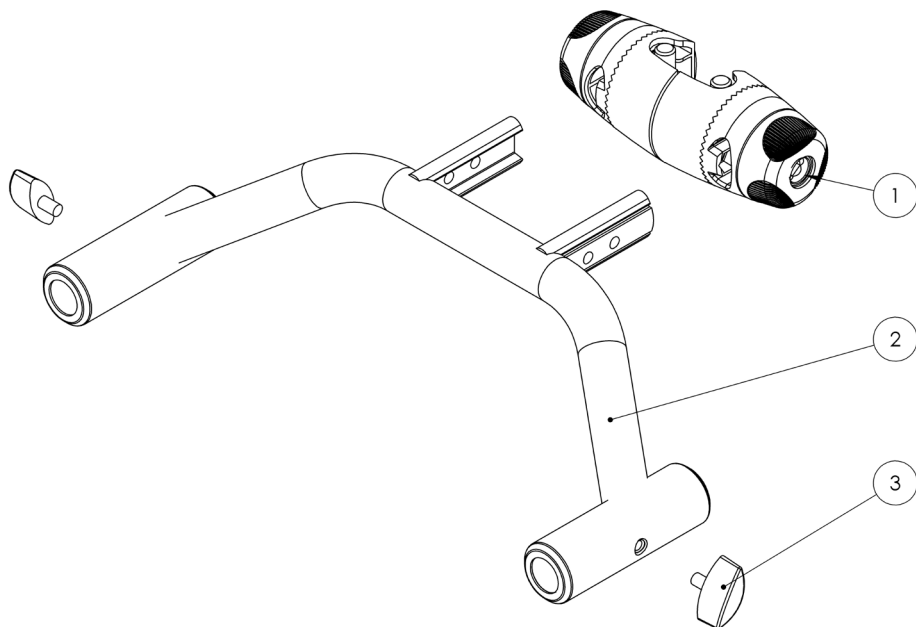

Squiggles+ Spare Parts - Tray Support

Pos.	Leckey Sales Code	Description	Min. Order Qty
1	118-660	Orb Assembly	1
2	184-689	Tray Horn Assembly	1
3	SF48	Locking Key [M6x16] [Single]	2