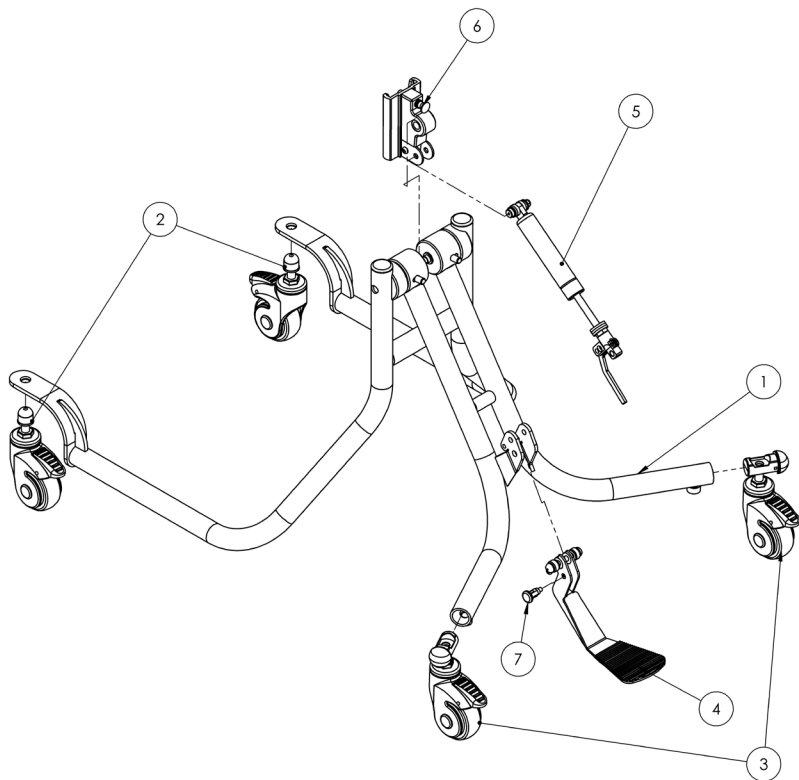

Squiggles+ Spare Parts - Pivot Chassis

Pos.	Leckey Sales Code	Description	Min. Order Qty
1	188-764	Pivot Chassis	1
2	184-715	Castor Assembly - Front [Pair]	1
3	184-716	Castor Assembly - Rear [Pair]	1
4	184-625	Pedal Assembly	1
5	188-717	Gas Spring Assembly	1
6	118-713	Pivot Interface Assembly	1
7	IA19	Pull Pin [Single]	1