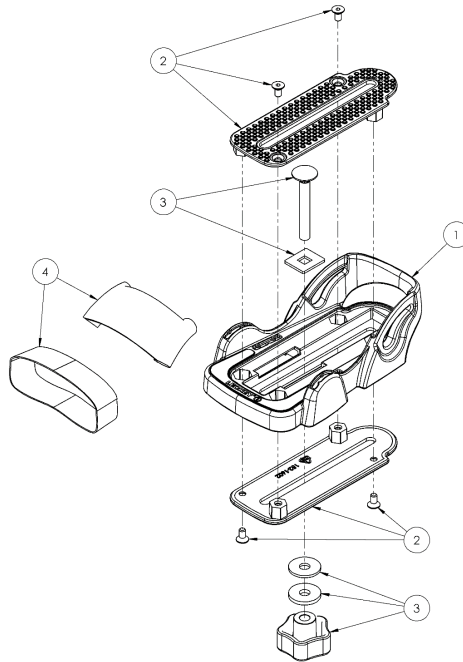

Squiggles+ Spare Parts - Sandal

Pos.	Leckey Sales Code	Description	Min. Order Qty
1	152-1700	Sandal Moulding [Size 1]	1
1	152-2700	Sandal Moulding [Size 2]	1
1	152-3700	Sandal Moulding [Size 3]	1
2	152-1701	Sandal Lid & Screws	1
3	152-1702	Sandal Attachment Kit	1
4	152-1703	Sandal Straps [Size 1]	1
4	152-2703	Sandal Straps [Size 2]	1
4	152-3703	Sandal Straps [Size 3]	1