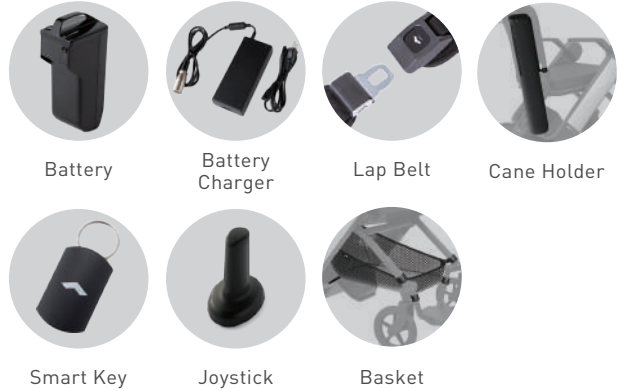

Safely drives up or down 10° slopes.

**Weight is 26.7 kg. if battery is not removed. Battery weighs 2.7 kg.

Note: Driving range of 20 km will vary due to user weight, drive surface, terrain, ambient temperature, speed setting, and battery charge and condition.

Customization

Choose from five colors and a great selection of accessories to match your personal style and enhance your driving experience.

Color Options

- White ● Black ● Light Green
- Red ● Light Blue

Controller can be positioned on either the left or right side.

Accessories

Specifications

Driving Range	Up to 20 km	Maximum Speed***	6 km/h
Foldable	Yes	Max Incline	10°
Turning Radius	780 mm	Obstacle Clearance	35 mm
Seat Sizes Available	18"	Width Between Armrests	Adjustable: 2 positions (17", 19")
Device Width	555 mm / 605 mm	Device Length	935 mm (465 mm when folded)
Device Weight	26,7 kg	Charging Time	~ 5 hours
App Enabled	Yes, with remote control	Air Travel Approved	Yes
Max Weight Capacity	Up to 115 kg	Swappable Arm Covers	5 Colors
Battery	Lithium-Ion (25.3V 10Ah)	Water Resistance	IPX4