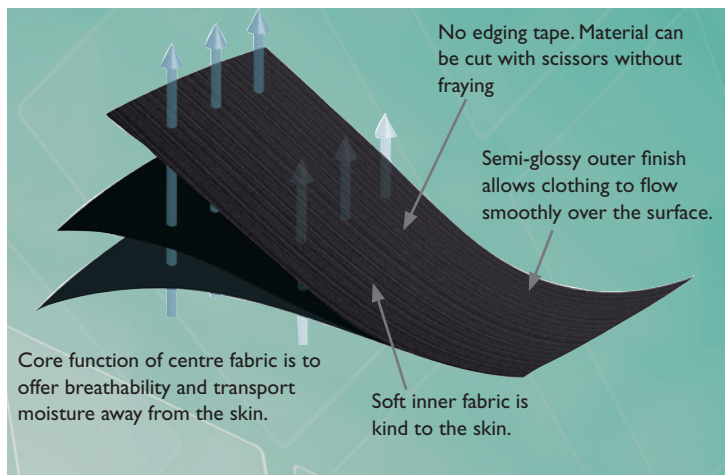

SELECTION®

Accommodative function