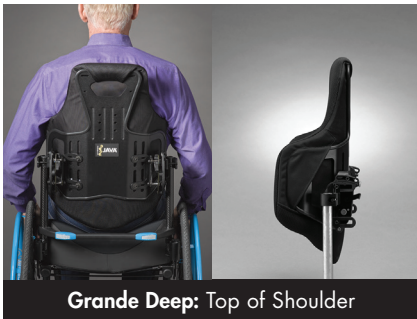

Ride® Java® Back Grande Size Matrix

Item	Measurement Type
A	Overall Back Width
B	Width Inside Foam
C	Back Height
D	Back Depth

GRANDE REGULAR		A	B	C	D	Carrying Weight*	On-Chair Weight**
Back Width	Fits Wheelchair Widths	Overall Back Width	Width (Inside Foam)	Back Height	Back Depth		
14" Grande	13-16" / 33-41cm	14" / 36cm	13" / 33cm	22" / 56cm	3" / 8cm	3.0 lb / 1.4kg	4.8 lb / 2.2kg
15" Grande	14-17" / 36-43cm	15" / 38cm	13.5" / 34cm	22" / 56cm	3" / 8cm	4.0 lb / 1.8kg	5.8 lb / 2.7kg
16" Grande	15-18" / 38-46cm	16" / 41cm	14.5" / 37cm	22" / 56cm	3" / 8cm	4.4 lb / 2.0kg	6.2 lb / 2.8kg
17" Grande	16-19" / 41-48cm	17" / 43cm	15.5" / 39cm	22" / 56cm	3" / 8cm	4.6 lb / 2.1kg	6.4 lb / 2.9kg
18" Grande	17-20" / 43-51cm	18" / 46cm	16.5" / 42cm	22" / 56cm	3" / 8cm	4.8 lb / 2.2kg	6.6 lb / 3.0kg
19" Grande	18-21" / 46-53cm	19" / 48cm	17.5" / 44cm	22" / 56cm	3" / 8cm	5.0 lb / 2.3kg	6.8 lb / 3.1kg
20" Grande	19-22" / 48-56cm	20" / 51cm	18.5" / 47cm	22" / 56cm	3" / 8cm	5.2 lb / 2.4kg	7.0 lb / 3.2kg

GRANDE DEEP		A	B	C	D	Carrying Weight*	On-Chair Weight**
Back Width	Fits Wheelchair Widths	Overall Back Width	Width (Inside Foam)	Back Height	Back Depth		
14" Grande	13-16" / 33-41cm	14" / 36cm	13" / 33cm	22" / 56cm	6" / 15cm	3.3 lb / 1.5kg	5.1 lb / 2.3kg
15" Grande	14-17" / 36-43cm	15" / 38cm	13.5" / 34cm	22" / 56cm	6" / 15cm	4.4 lb / 2.0kg	5.2 lb / 2.4kg
16" Grande	15-18" / 38-46cm	16" / 41cm	14.5" / 37cm	22" / 56cm	6" / 15cm	4.8 lb / 2.2kg	6.6 lb / 3.0kg
17" Grande	16-19" / 41-48cm	17" / 43cm	15.5" / 39cm	22" / 56cm	6" / 15cm	5.0 lb / 2.3kg	6.8 lb / 3.1kg
18" Grande	17-20" / 43-51cm	18" / 46cm	16.5" / 42cm	22" / 56cm	6" / 15cm	5.2 lb / 2.4kg	7.0 lb / 3.2kg
19" Grande	18-21" / 46-53cm	19" / 48cm	17.5" / 44cm	22" / 56cm	6" / 15cm	5.4 lb / 2.5kg	7.2 lb / 3.3kg
20" Grande	19-22" / 48-56cm	20" / 51cm	18.5" / 47cm	22" / 56cm	6" / 15cm	5.6 lb / 2.6kg	7.4 lb / 3.4kg

Specifications are subject to change. * Java Back, less mounting hardware, ** Java Back, complete with hardware.