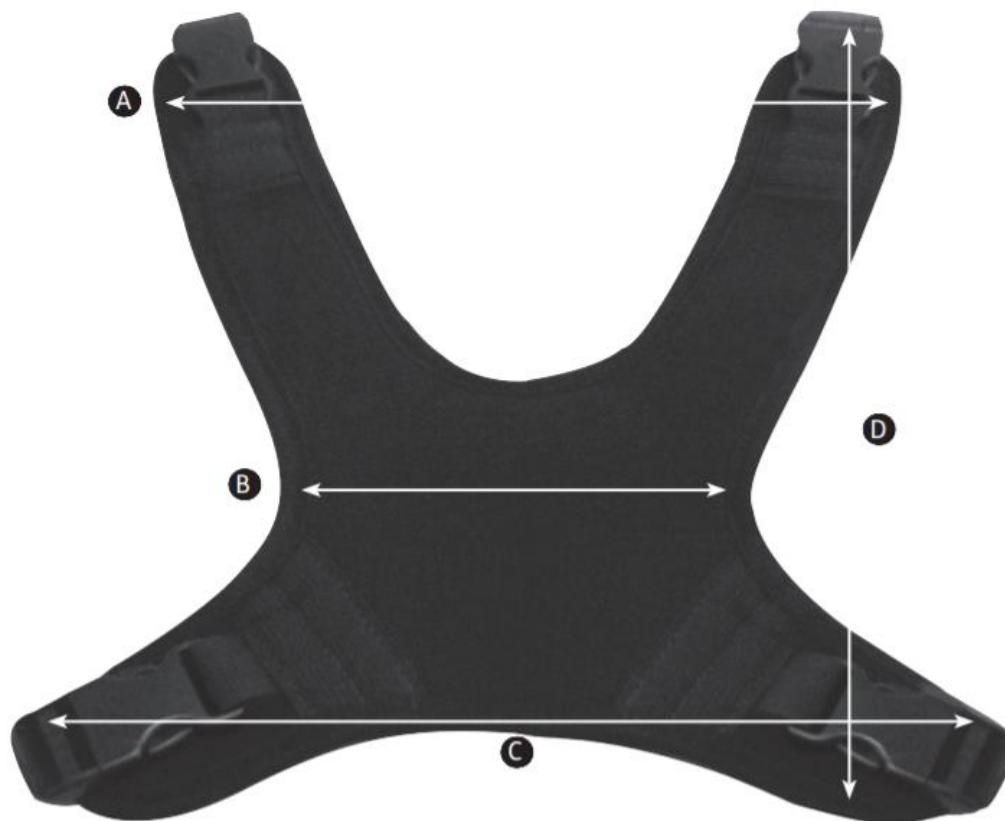

Butterfly Harness Size Guide

Code	Description	A	B	C	D
155-N001-L600	Small Butterfly Harness	210mm	120mm	195mm	250mm
155-N001-L601	Medium Butterfly Harness	250mm	130mm	220mm	280mm
155-N001-L602	Large Butterfly Harness	290mm	150mm	260mm	350mm
155-N001-L603	Extra Large Butterfly Harness	350mm	180mm	320mm	420mm