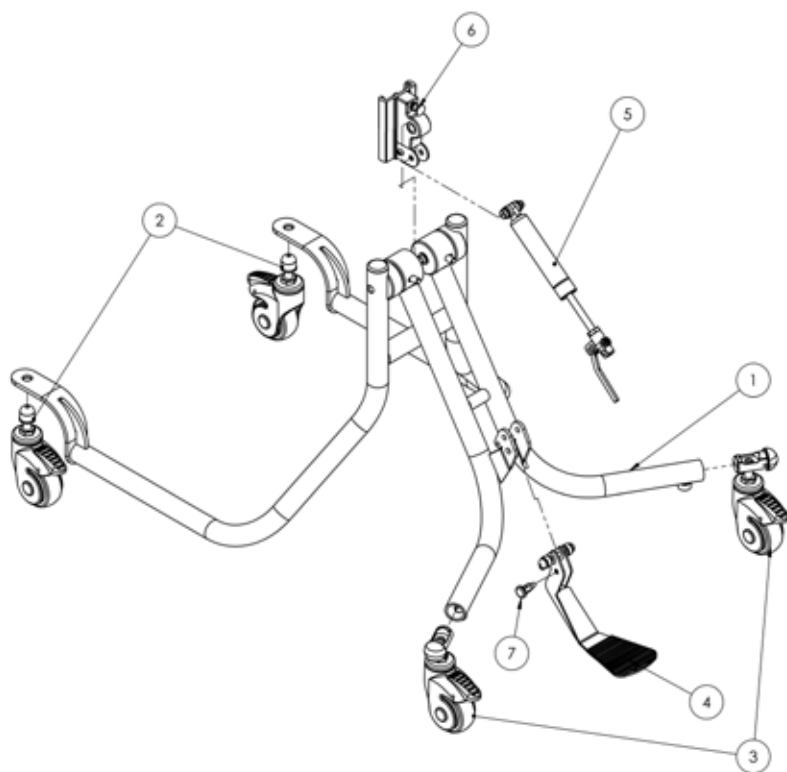

Squiggles TT Spare Parts - Lower Support and Orb

Pos.	Leckey Sales Code	Description
1	188-616	Lower Support Assembly
2	184-660	Orb Assembly
3	188-703	Upholstery Bolt Pack [2 Pairs]
4	188-607	Lateral Assembly - LH [Single]
5	188-606	Lateral Assembly - RH [Single]
6	188-740	Lock and Buckle [Pair]
7	188-049	SQTT Side Lateral [Pair]

Squiggles TT Spare Parts - **Knee Support**

Pos.	Leckey Sales Code	Description
1	184-613-LHS	Knee Block Assembly Left
2	184-613-RHS	Knee Block Assembly Right

Squiggles TT Spare Parts - Footrest

Pos.	Leckey Sales Code	Description
1	184-692	Calf Inner Support Assembly RH
2	184-693	Calf Inner Support Assembly LH
3	184-654	Calf Outer Support Assembly RH
4	184-655	Calf Outer Support Assembly LH
5	117-156	Footplate Rubber Matting (One Piece Only)

Squiggles TT Spare Parts - **Pivot Chassis**

Pos.	Leckey Sales Code	Description
1	188-764	Pivot Chassis
2	184-715	Castor Assembly - Front [Pair]
3	184-716	Castor Assembly - Rear [Pair]
4	184-625	Pedal Assembly
5	188-717	Gas Spring Assembly
6	118-713	Pivot Interface Assembly
7	1A19	Pull Pin [Single]

Squiggles TT Spare Parts - **Angle Limit Adjuster**

Pos.	Leckey Sales Code	Description
1	188-625	Angle Adjustment Limiter

Squiggles TT Spare Parts - Perturbation Rocker

Pos.	Leckey Sales Code	Description
1	188-630	Full Perturbation Rocker Assembly
2	188-645	Crossbar
3	188-735	Chassis Clamp LH
4	188-745	Chassis Clamp RH
5	188-741	Perturbation Leg LH
6	188-742	Perturbation Leg RH
7	188-737	Perturbation Mechanism LH with Cover
8	188-738	Perturbation Mechanism RH with Cover
9	188-756	Mechanism Cover LH
10	188-757	Mechanism Cover RH