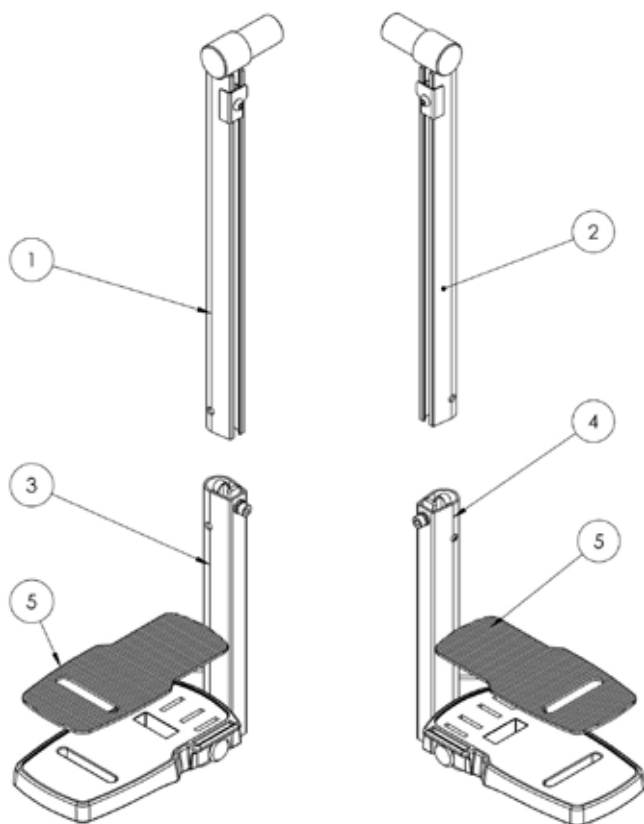

Pos.	Leckey Sales Code	Description
1	188-615	Upper Support Assembly
2	118-680	Orb Assembly
3	188-703	Upholstery Bolt Pack [2 pairs]
4	188-607	Lateral Assembly - LH [Single]
5	188-606	Lateral Assembly - RH [Single]
6	188-740	Lock and Buckle [Pair]
7	188-049	SQTT Side Lateral [Pair]

Squiggles TT Spare Parts - Lower Support and Orb

Pos.	Leckey Sales Code	Description
1	188-616	Lower Support Assembly
2	184-660	Orb Assembly
3	188-703	Upholstery Bolt Pack [2 Pairs]
4	188-607	Lateral Assembly - LH [Single]
5	188-606	Lateral Assembly - RH [Single]
6	188-740	Lock and Buckle [Pair]
7	188-049	SQTT Side Lateral [Pair]

Squiggles TT Spare Parts - **Knee Support**

Pos.	Leckey Sales Code	Description
1	184-613-LHS	Knee Block Assembly Left
2	184-613-RHS	Knee Block Assembly Right

Squiggles TT Spare Parts - Footrest

Pos.	Leckey Sales Code	Description
1	184-692	Calf Inner Support Assembly RH
2	184-693	Calf Inner Support Assembly LH
3	184-654	Calf Outer Support Assembly RH
4	184-655	Calf Outer Support Assembly LH
5	117-156	Footplate Rubber Matting (One Piece Only)