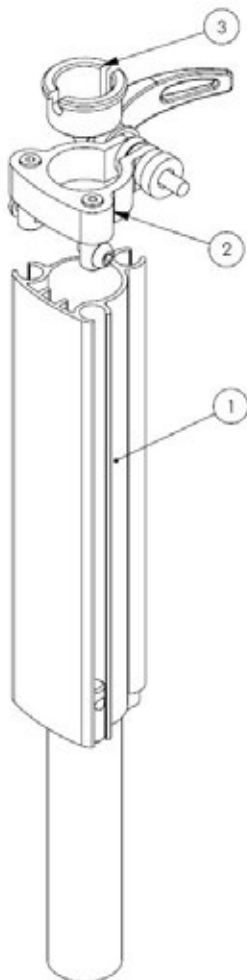

Squiggles TT

Spare Parts Catalogue

Supporting
Children

Squiggles TT Spare Parts - Covers

Pos.	Leckey Sales Code	Description	Colour Options			
			Blue	Purple	Red	Red Vinyl
		[Replace XX with colour]				
4	184-1820-XX	Knee Support [Pair]	-02	-04	-09	-09VIN
4	184-2810-XX	Knee Support Size 2 [Pair]				
5	188-1851-05	Lateral - Black [Pair]	-	-	-	-
6	188-1850-XX	Horizontal Support	-02	-04	-09	-09VIN
7	188-1852-XX	Upper Wrap Support	-02	-04	-09	-09VIN
8	188-1853-XX	Lower Wrap Support	-02	-04	-09	-09VIN
9	188-1854-05	Padded Tray Cover - Black	-	-	-	-
10	184-1838-XX	Spine Cap Cover	-02	-04	-09	-09VIN
11	188-703	Upholstery Bolt Pack [2 Pairs]	-	-	-	-

Squiggles TT Spare Parts - **Handlebar**

Pos.	Leckey Sales Code	Description
1	184-621	Push Handle Assembly
2	SF53	Round Tube Insert [Single]
3	SF95	Adjustable Handle
4	118-154	Extrusion Outer Cap

Squiggles TT Spare Parts - **Outer Spine**

Pos.	Leckey Sales Code	Description
1	118-154	Extrusion Outer Cap
2	184-610	Outer Spine Assembly

Squiggles TT Spare Parts - Inner Spine

Pos.	Leckey Sales Code	Description
1	184-611	Inner Spine Assembly
2	184-712	Head Support Clamp Assembly SQ+
3	118-166	Head Support Collar

Squiggles TT Spare Parts - Head Support Spine

Pos.	Leckey Sales Code	Description
1	188-603	Horizontal Support Spine Assembly
2	184-712	Head Support Clamp Assembly SQ+
3	118-166	Head Support Collar

Squiggles TT Spare Parts - **Horizontal Support and Orb**