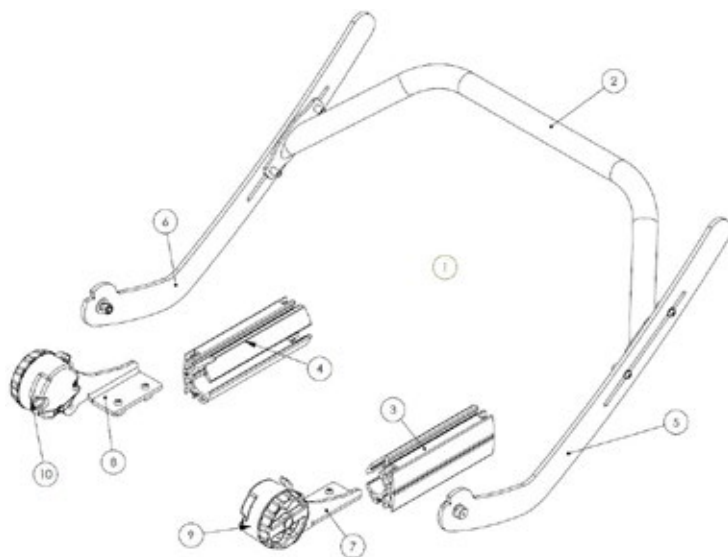

Squiggles TT Spare Parts - **Knee Support**

Pos.	Leckey Sales Code	Description
1	184-613-LHS	Knee Block Assembly Left
2	184-613-RHS	Knee Block Assembly Right

Squiggles TT Spare Parts - Footrest

Pos.	Leckey Sales Code	Description
1	184-692	Calf Inner Support Assembly RH
2	184-693	Calf Inner Support Assembly LH
3	184-654	Calf Outer Support Assembly RH
4	184-655	Calf Outer Support Assembly LH
5	117-156	Footplate Rubber Matting (One Piece Only)

Squiggles TT Spare Parts - **Pivot Chassis**

Pos.	Leckey Sales Code	Description
1	188-764	Pivot Chassis
2	184-715	Castor Assembly - Front [Pair]
3	184-716	Castor Assembly - Rear [Pair]
4	184-625	Pedal Assembly
5	188-717	Gas Spring Assembly
6	118-713	Pivot Interface Assembly
7	1A19	Pull Pin [Single]

Squiggles TT Spare Parts - **Angle Limit Adjuster**

Pos.	Leckey Sales Code	Description
1	188-625	Angle Adjustment Limiter

Squiggles TT Spare Parts - Perturbation Rocker

Pos.	Leckey Sales Code	Description
1	188-630	Full Perturbation Rocker Assembly
2	188-645	Crossbar
3	188-735	Chassis Clamp LH
4	188-745	Chassis Clamp RH
5	188-741	Perturbation Leg LH
6	188-742	Perturbation Leg RH
7	188-737	Perturbation Mechanism LH with Cover
8	188-738	Perturbation Mechanism RH with Cover
9	188-756	Mechanism Cover LH
10	188-757	Mechanism Cover RH

Squiggles TT Spare Parts - Tray

Pos.	Leckey Sales Code	Description
1	118-619	Tray Assembly
2a	118-710	Tray Depth Adjustment Assembly LH
2b	118-618	Tray Depth Adjustment Assembly RH
3	SF51	Round Tube Insert [Single]
4	117-769	Tray Grab Rail
5	118-646	Tray Grab Rail Height Adjuster [Single]
6	SF48	Locking Key M6 [Single]
7	SI09	M6 Washer [Single]
8	SF52	3/4" Round Tube Insert [Single]
9	SF53	7/8" Round Tube Insert [Single]
10	188-1854-05	Squiggles TT Padded Tray Cover - Black