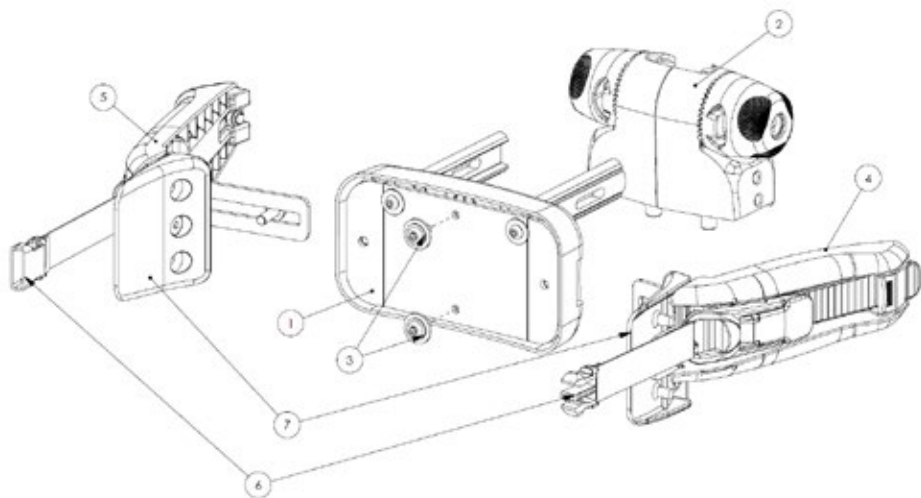

Squiggles TT Spare Parts - Lower Support and Orb

Pos.	Leckey Sales Code	Description
1	188-616	Lower Support Assembly
2	184-660	Orb Assembly
3	188-703	Upholstery Bolt Pack [2 Pairs]
4	188-607	Lateral Assembly - LH [Single]
5	188-606	Lateral Assembly - RH [Single]
6	188-740	Lock and Buckle [Pair]
7	188-049	SQTT Side Lateral [Pair]