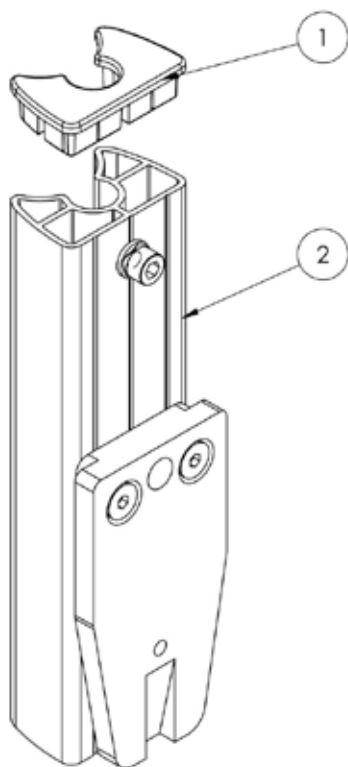

Squiggles TT

Spare Parts Catalogue

Supporting
Children

Squiggles TT Spare Parts - Covers

Pos.	Leckey Sales Code	Description	Colour Options			
			Blue	Purple	Red	Red Vinyl
		[Replace XX with colour]				
4	184-1820-XX	Knee Support [Pair]	-02	-04	-09	-09VIN
4	184-2810-XX	Knee Support Size 2 [Pair]				
5	188-1851-05	Lateral - Black [Pair]	-	-	-	-
6	188-1850-XX	Horizontal Support	-02	-04	-09	-09VIN
7	188-1852-XX	Upper Wrap Support	-02	-04	-09	-09VIN
8	188-1853-XX	Lower Wrap Support	-02	-04	-09	-09VIN
9	188-1854-05	Padded Tray Cover - Black	-	-	-	-
10	184-1838-XX	Spine Cap Cover	-02	-04	-09	-09VIN
11	188-703	Upholstery Bolt Pack [2 Pairs]	-	-	-	-

Squiggles TT Spare Parts - **Handlebar**

Pos.	Leckey Sales Code	Description
1	184-621	Push Handle Assembly
2	SF53	Round Tube Insert [Single]
3	SF95	Adjustable Handle
4	118-154	Extrusion Outer Cap

Squiggles TT Spare Parts - **Outer Spine**

Pos.	Leckey Sales Code	Description
1	118-154	Extrusion Outer Cap
2	184-610	Outer Spine Assembly

Squiggles TT Spare Parts - Inner Spine

Pos.	Leckey Sales Code	Description
1	184-611	Inner Spine Assembly
2	184-712	Head Support Clamp Assembly SQ+
3	118-166	Head Support Collar

Squiggles TT Spare Parts - Head Support Spine

Pos.	Leckey Sales Code	Description
1	188-603	Horizontal Support Spine Assembly
2	184-712	Head Support Clamp Assembly SQ+
3	118-166	Head Support Collar

Squiggles TT Spare Parts - **Horizontal Support and Orb**