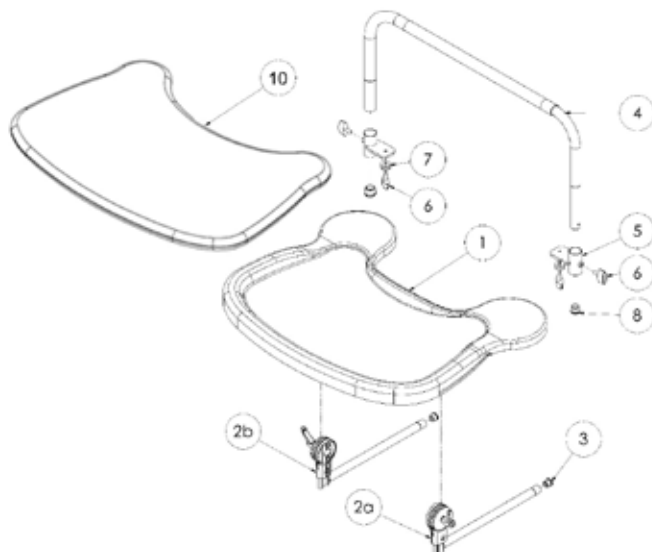

Squiggles TT Spare Parts - **Pivot Chassis**

Pos.	Leckey Sales Code	Description
1	188-764	Pivot Chassis
2	184-715	Castor Assembly - Front [Pair]
3	184-716	Castor Assembly - Rear [Pair]
4	184-625	Pedal Assembly
5	188-717	Gas Spring Assembly
6	118-713	Pivot Interface Assembly
7	1A19	Pull Pin [Single]

Squiggles TT Spare Parts - **Angle Limit Adjuster**

Pos.	Leckey Sales Code	Description
1	188-625	Angle Adjustment Limiter

Squiggles TT Spare Parts - Perturbation Rocker

Pos.	Leckey Sales Code	Description
1	188-630	Full Perturbation Rocker Assembly
2	188-645	Crossbar
3	188-735	Chassis Clamp LH
4	188-745	Chassis Clamp RH
5	188-741	Perturbation Leg LH
6	188-742	Perturbation Leg RH
7	188-737	Perturbation Mechanism LH with Cover
8	188-738	Perturbation Mechanism RH with Cover
9	188-756	Mechanism Cover LH
10	188-757	Mechanism Cover RH

Squiggles TT Spare Parts - Tray

Pos.	Leckey Sales Code	Description
1	118-619	Tray Assembly
2a	118-710	Tray Depth Adjustment Assembly LH
2b	118-618	Tray Depth Adjustment Assembly RH
3	SF51	Round Tube Insert [Single]
4	117-769	Tray Grab Rail
5	118-646	Tray Grab Rail Height Adjuster [Single]
6	SF48	Locking Key M6 [Single]
7	SI09	M6 Washer [Single]
8	SF52	3/4" Round Tube Insert [Single]
9	SF53	7/8" Round Tube Insert [Single]
10	188-1854-05	Squiggles TT Padded Tray Cover - Black