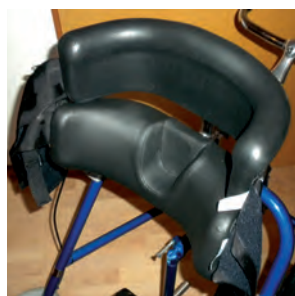

2 PUR supports