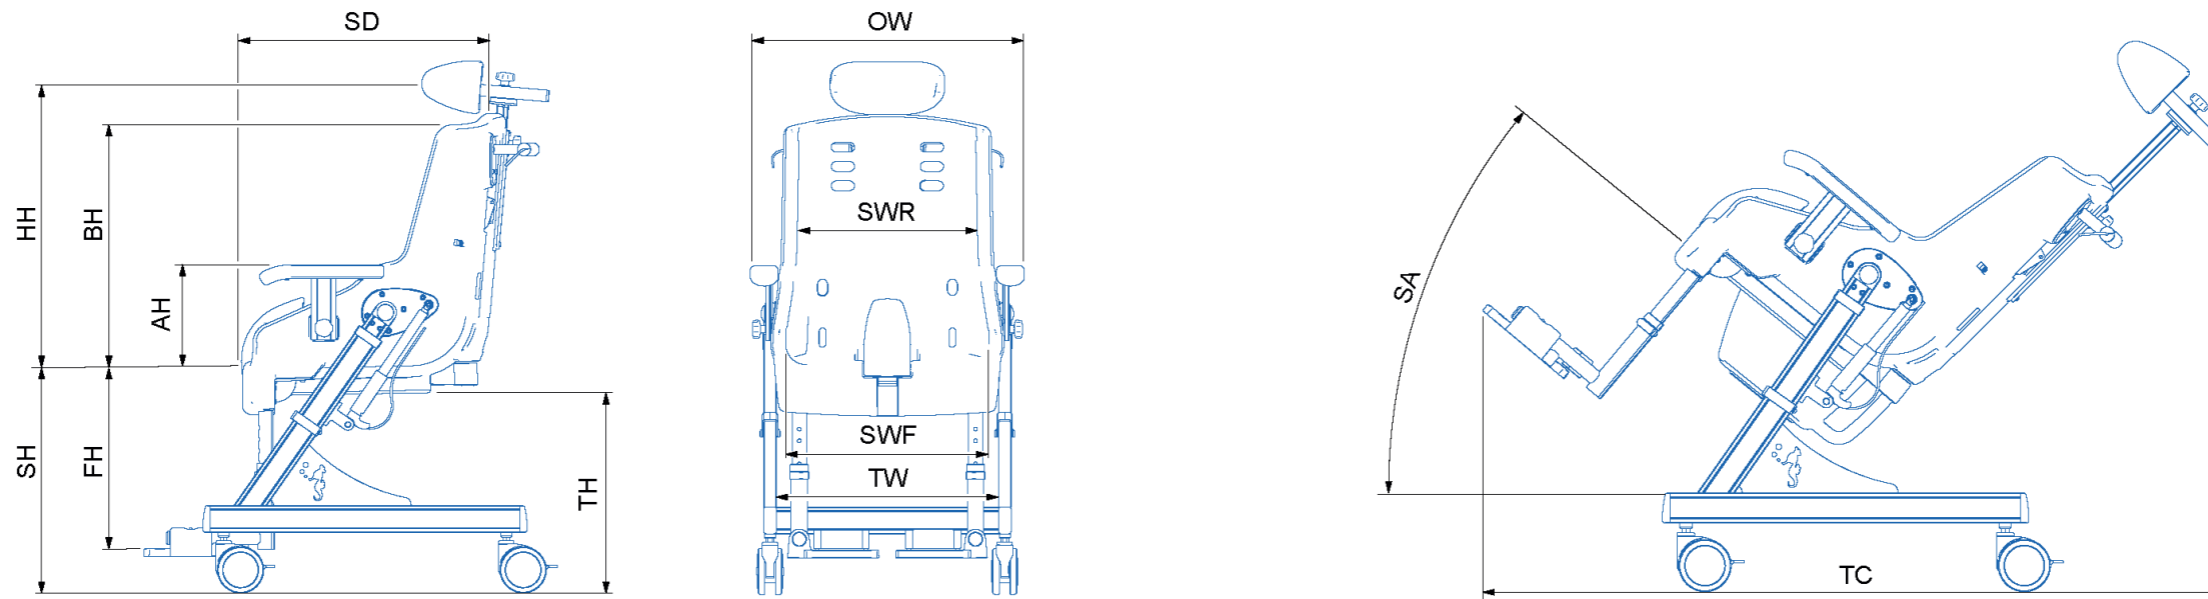

# Seahorse Plus Dimensions

Feature	Ref	Small Seahorse Plus N72012			Medium Seahorse Plus N72024			Large Seahorse Plus N72036													
		Thick Liner N72310	Thin Liner N72322	No Liner	Thick Liner N72334	Thin Liner N72346	No Liner	Extra Thick Liner N84981	Thick Liner N72668	Thin Liner N72679	No Liner										
Seat Depth	SD	327mm	12¾"	355mm	14"	374mm	14¾"	425mm	16¾"	457mm	18"	470mm	18½"	455mm	18"	455mm	18"	455mm	18"	488mm	19¼"
Rear Width of Seat	SWR	258mm	10"	294mm	11½"	332mm	13"	303mm	12"	339mm	13½"	378mm	15"	375mm	14¾"	411mm	16"	447mm	17½"	477mm	19"
Front Width of Seat	SWF	294mm	11½"	334mm	13¼"	365mm	14¼"	353mm	14"	393mm	15½"	423mm	16¾"	420mm	16½"	460mm	18"	500mm	19¾"	530mm	20¾"
Height of Back	BH	391mm	15½"	391mm	15½"	414mm	16¼"	490mm	19¾"	490mm	19¾"	514mm	20¼"	549mm	21½"	549mm	21½"	549mm	21½"	572mm	22½"
Min Headrest height	HH	456mm	18"	456mm	18"	475mm	18½"	562mm	22"	562mm	22"	584mm	23"	620mm	24½"	620mm	24½"	620mm	24½"	641mm	25"
Max Headrest height	HH	631mm	25"	631mm	25"	650mm	25½"	737mm	29"	737mm	29"	759mm	30"	795mm	31½"	795mm	31½"	795mm	31½"	816mm	32"
Min height of Seat	SH	540mm	21½"	540mm	21½"	521mm	20½"	521mm	20½"	521mm	20½"	501mm	19½"	521mm	20½"	521mm	20½"	521mm	20½"	501mm	19½"
Max height of Seat	SH	648mm	25½"	648mm	25½"	629mm	24¾"	625mm	24½"	625mm	24½"	609mm	24"	629mm	24¾"	629mm	24¾"	629mm	24¾"	609mm	24"
Min height of Footrests	FH	275mm	10¾"	275mm	10¾"	255mm	10"	325mm	12¾"	325mm	12¾"	305mm	12"	325mm	12¾"	325mm	12¾"	325mm	12¾"	305mm	12"
Max height of Footrests	FH	375mm	14¾"	375mm	14¾"	355mm	14"	425mm	16¾"	425mm	16¾"	405mm	16"	450mm	17¾"	450mm	17¾"	450mm	17¾"	430mm	17"
Total width	OW	532mm	21"	532mm	21"	532mm	21"	586mm	23"	586mm	23"	586mm	23"	692mm	27"	692mm	27"	692mm	27"	692mm	27"
Total depth (upright)	OD	807mm	31¾"	807mm	31¾"	807mm	31¾"	860mm	33¾"	860mm	33¾"	860mm	33¾"	877mm	34½"	877mm	34½"	877mm	34½"	877mm	34½"
Max turning circle (tilted)	TC	1209mm	47½"	1209mm	47½"	1209mm	47½"	1413mm	55¾"	1413mm	55¾"	1413mm	55¾"	1488mm	58½"	1488mm	58½"	1488mm	58½"	1488mm	58½"
Min height over toilet	TH	461mm	18"	461mm	18"	461mm	18"	442mm	17½"	442mm	17½"	442mm	17½"	442mm	17½"	442mm	17½"	442mm	17½"	442mm	17½"
Max height over toilet	TH	569mm	22½"	569mm	22½"	569mm	22½"	551mm	21¾"	551mm	21¾"	551mm	21¾"	550mm	21¾"	550mm	21¾"	550mm	21¾"	550mm	21¾"
Min width over toilet	TW	426mm	16¾"	426mm	16¾"	426mm	16¾"	478mm	18¾"	478mm	18¾"	478mm	18¾"	592mm	23¾"	592mm	23¾"	592mm	23¾"	592mm	23¾"
Armrest to Seat	AH	179mm	7"	179mm	7"	199mm	8"	214mm	8½"	214mm	8½"	234mm	9"	214mm	8½"	214mm	8½"	214mm	8½"	234mm	9"
Seat angle	SA	0°-40°		0°-40°		0°-40°		0°-40°		0°-40°		0°-40°		0°-40°		0°-40°		0°-40°		0°-40°	
Max User Weight		64kg	10st	64kg	10st	64kg	10st	102kg	16st	102kg	16st	102kg	16st	152kg	24st	152kg	24st	152kg	24st	152kg	24st
Weight (including liners)		21kg	46.3lbs	20.2kg	44.5lbs	18.7kg	41.2lbs	26.1kg	57.5lbs	24.7kg	54.5lbs	22.3kg	49.2lbs	29.0kg	63.9lbs	28.3kg	62.4lbs	27.7kg	61.1lbs	24.8kg	54.7lbs