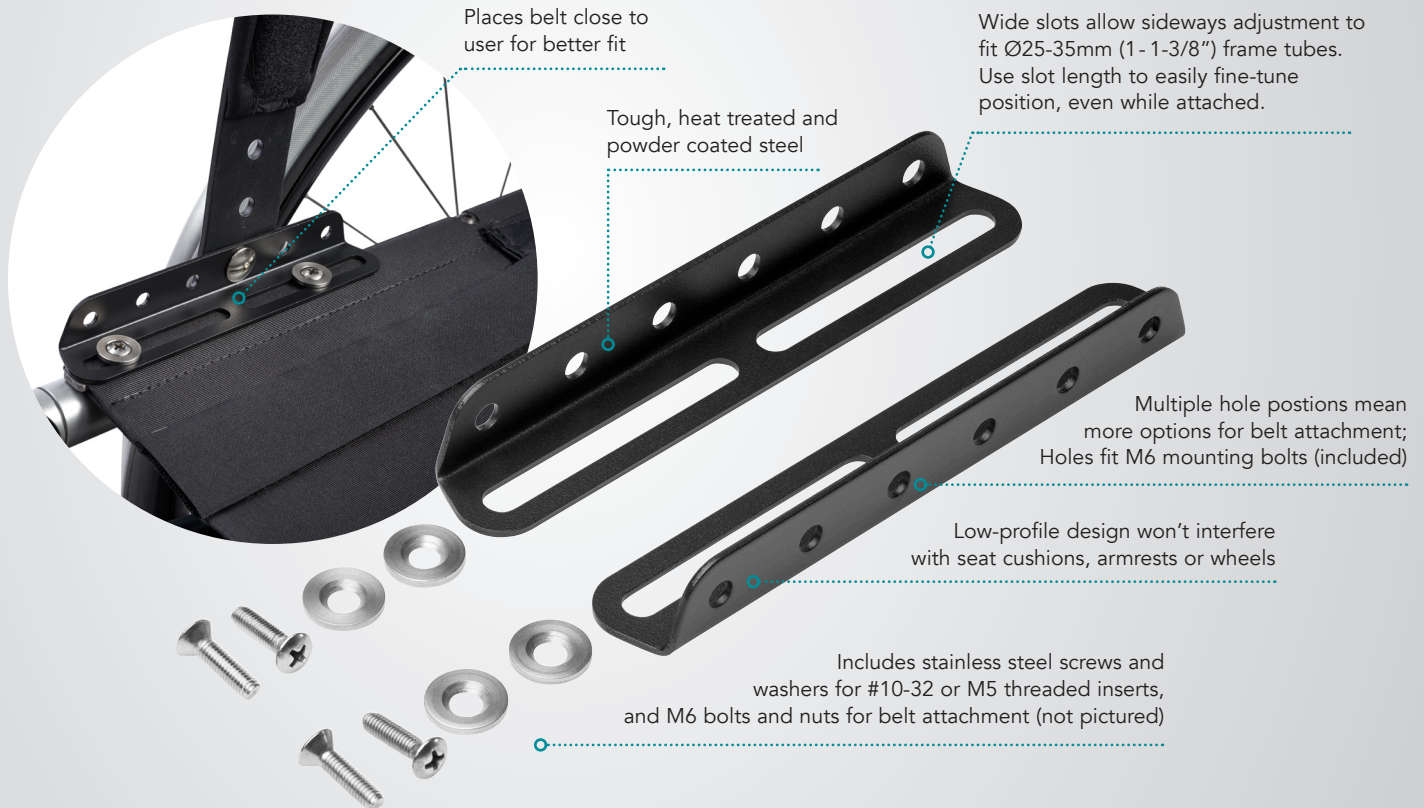

# Seat Mounting Brackets

Redesigned top-mount and **new** side-mount brackets provide an easy and secure way to mount belts to active wheelchairs.

Bodypoint® Seat Mounting Brackets — already your best mounting solution for chairs with sling seat upholstery or a solid seat base — are now even more versatile.

**New!** Side Mounting Bracket (20° bend)  
Part No. HW200-20-2 (pair)

Top Mounting Bracket (90° bend)  
Part No. HW200-90-2 (pair)  
(shown with saddle spacers, not included)