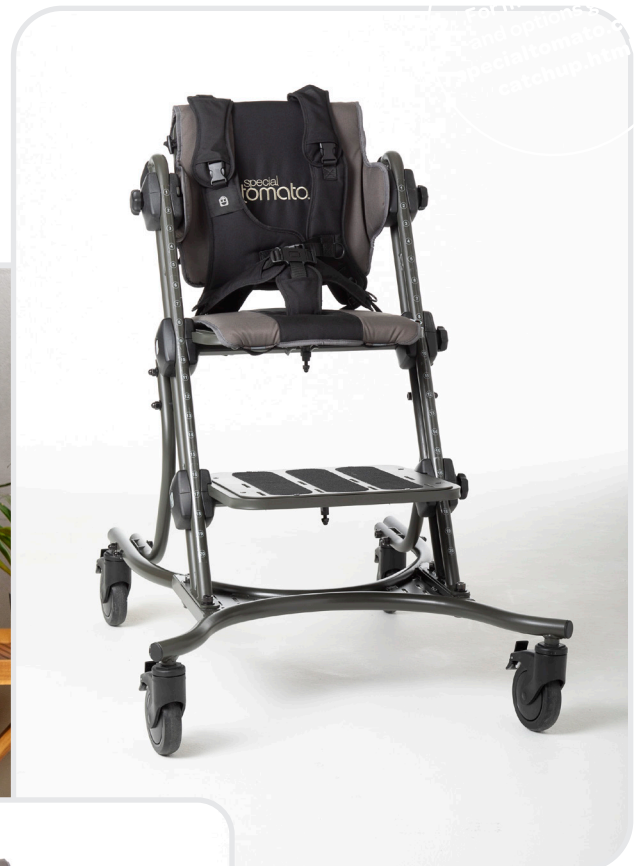

# Special Tomato CatchUp Chair™

The seat that “catches up” with your child’s growth.

- Promotes proper body position and support
- One size seat fits most kids up to 113Kg.
- No-tool seat & footplate height & depth adjustments
- Small & Large Chest Harnesses provided
- Easy to clean & disinfect
- 5" locking casters for easy maneuverability.

The Special Tomato CatchUp Chair's unique design allows the seat depth to adjust from 11" to 17" and the seat to floor height adjusts 13" to 29" all with NO TOOLS! The compact design is excellent for use in schools, therapy clinics, hospitals, and home use.

*Comes standard with seat & back pads, pelvic harness, small & large chest supports. (shown)*

*Shown with optional size 3 seat & back liners, armrests and tray with storage bar*

**A.**

**A.** Tray with Storage Bar  
**B.** Armrests  
**C.** Backrest Extension  
**D.** Winged Headrest

**B.**

**C.**

**D.**

*Will fit up to a size 3  
 Soft-Touch® Sitter  
 (available in Lilac,  
 Aqua, or Gray)*