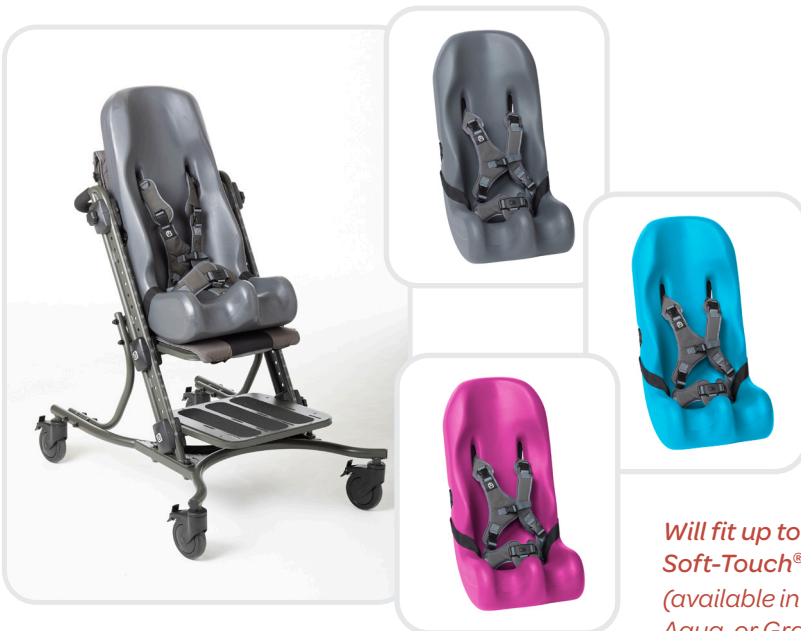

# Special Tomato CatchUp Chair™

The seat that “catches up” with your child’s growth.

- Promotes proper body position and support
- One size seat fits most kids up to 113Kg.
- No-tool seat & footplate height & depth adjustments
- Small & Large Chest Harnesses provided
- Easy to clean & disinfect
- 5" locking casters for easy maneuverability.

The Special Tomato CatchUp Chair's unique design allows the seat depth to adjust from 11" to 17" and the seat to floor height adjusts 13" to 29" all with NO TOOLS! The compact design is excellent for use in schools, therapy clinics, hospitals, and home use.

| CATCHUP CHAIR & ACCESSORIES NUMBERS | DESCRIPTION   |
|-------------------------------------|---|
| 60000000                            | CatchUp Chair (Includes Seat and Back Cushion + (Lg & Sm 8 Point Harness) |
| 60020109                            | CatchUp Tray Kit & Storage Bar SMALL                                      |
| 60030109                            | CatchUp Adjustable Armrests (Required for Tray) - Small                   |
| 60020209                            | CatchUp Tray Kit & Storage Bar LARGE                                      |
| 60030209                            | CatchUp Adjustable Armrests (Required for Tray) - Large                   |
| 60040000                            | CatchUp Backrest Extension  |
| 60050009                            | CatchUp Winged Headrest (Requires Backrest Extension)                     |

**A.**

**A.** Tray with Storage Bar  
**B.** Armrests  
**C.** Backrest Extension  
**D.** Winged Headrest

**B.**

**C.**

**D.**

*Will fit up to a size 3  
 Soft-Touch® Sitter  
 (available in Lilac,  
 Aqua, or Gray)*